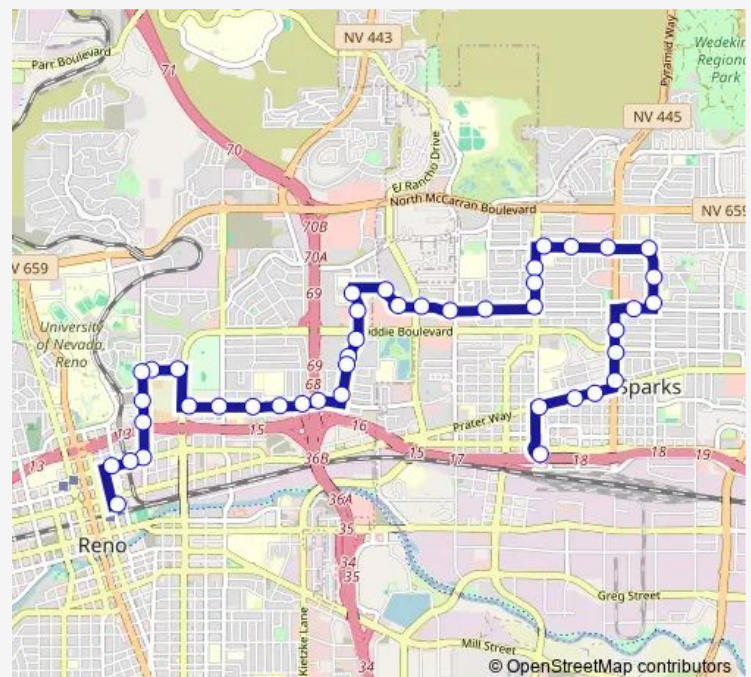

Evans Avenue and E 6th Street

Valley Road and E 7th Street

Valley Road and E 9th Street

Valley Road and E Poplar Street

Valley Road and Sadleir Way

Sadleir Way and Valley Road

Sadleir Way and N Wells Avenue

Greenbrae Drive and Oravada Street

Route schedule

RTC 4th Street Station Bay Q 4SS (Rt 2) — RTC Centennial Plaza Bay J (Rt 2)

Monday	05:15-01:15 ⁺¹
Tuesday	05:15-01:15 ⁺¹
Wednesday	05:15-01:15 ⁺¹
Thursday	05:15-01:15 ⁺¹
Friday	05:15-01:15 ⁺¹
Saturday	05:15-01:15 ⁺¹
Sunday	22:15-01:15 ⁺¹

Route info

Direction: RTC 4th Street Station Bay Q 4SS (Rt 2)

Stops: 40

Trip Duration: 0 hour 29 min

2 — Ninth / Silverada / Sparks

BusMaps

Greenbrae Drive and El Rancho Drive

Greenbrae Drive and Sullivan Lane

RTC Centennial Plaza Bay J (Rt 2)

Direction

RTC 4th Street Station Bay Q 4SS (Rt 2) — RTC Centennial Plaza Bay H (Rt 9)

40 stops

[Open route schedule](#)

RTC 4th Street Station Bay Q 4SS (Rt 2)

Evans Avenue and E 6th Street