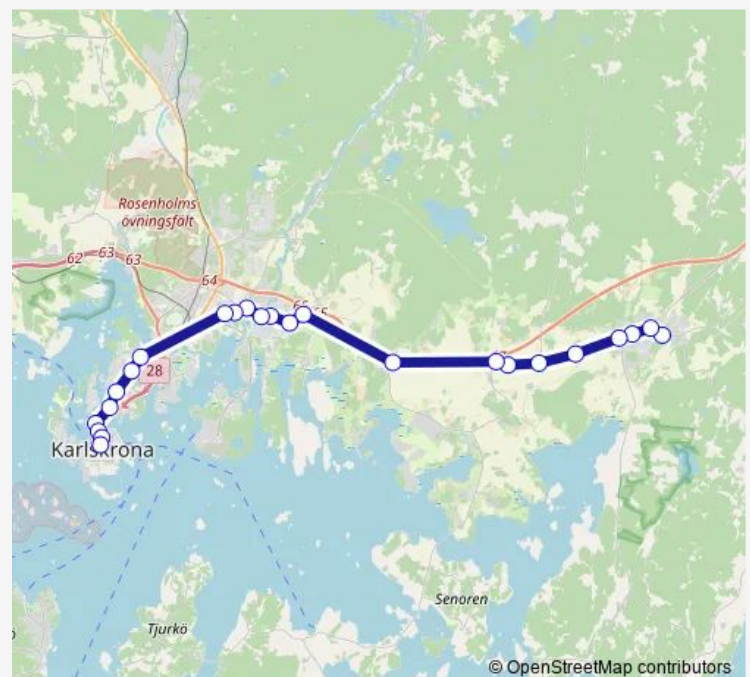

Thursday 05:20-23:03

Friday 05:20-23:03

Saturday 00:03-23:03

Sunday 00:03-23:03

Route info

Direction: Karlskrona centrum

Stops: 51

Trip Duration: 1 hour 5 min