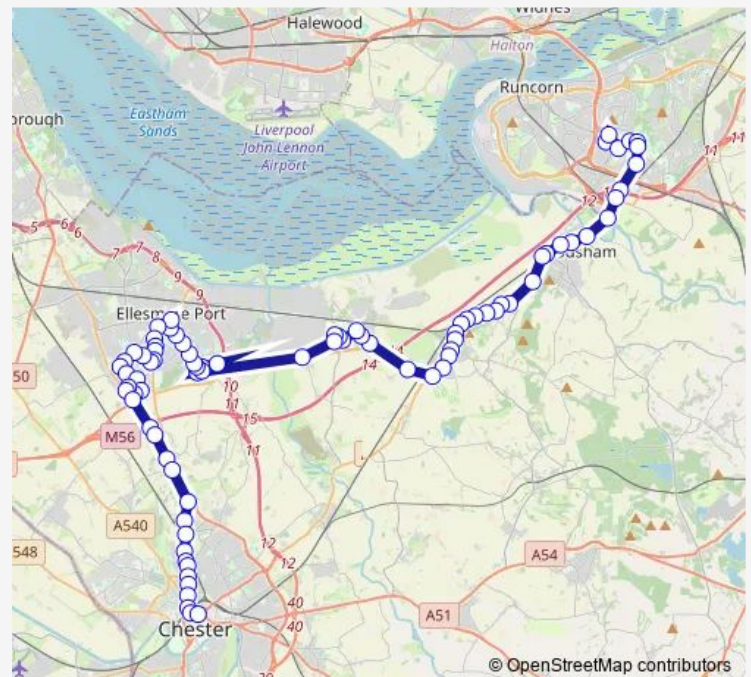

Thursday 06:00-07:20

Friday 06:00-07:20

Saturday 06:00-07:20

Sunday —

Route info

Direction: Chester Bus Interchange

Stops: 77

Trip Duration: 1 hour 32 min

2 — Chester Bus Interchange - Runcorn

Sycamore Drive

Willowdale Way

Halton Road

Hope Farm Shops

Hope Croft

Broadland Road

High School

Fairfield Avenue

Cottage Hospital

Windsor Drive

Morrisons

Vale Road

Ellesmere Port Bus Interchange Stand B

Whitby Park

Grace Arms