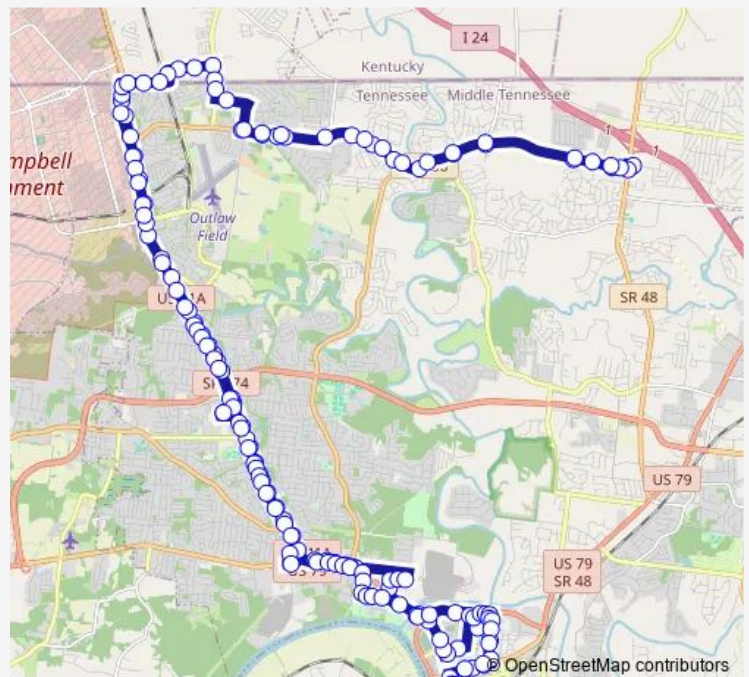

## Bus 2 2 - Tiny Town Road

[Go to website](#)

**Direction**  
 CTS Transit Center — CTS Transit Center  
 156 stops  
[Open route schedule](#)

- CTS Transit Center
- College St & Johnny's Restaurant across from Drane St
- College St and University Ave
- College St & James Corlew
- 8th & Sundquist Bldg Apsu Campus
- Eight St and Bailey St
- Farris Dr and Ernest Shelton Dr
- Farris Dr & Summer St
- Marion St and Robb Ave
- Marion St and 215 Marion St
- North Second St and Forbes Ave
- N 2nd st across from Clarksville Academy
- N Second and Shoney's
- New Providence Blvd@ West-gate Motel
- Market St before Annetta Ct
- Market St and Chapel St
- Chapel St across from Abundant Life Church
- Chapel St and Ford St
- New Providence Blvd & E St
- Providence & Peachers Mill
- New Providence Blvd at Colombo's Bar

### Route schedule

CTS Transit Center — CTS Transit Center

Monday	06:30-18:30
Tuesday	06:30-18:30
Wednesday	06:30-18:30
Thursday	06:30-18:30
Friday	06:30-18:30
Saturday	07:30-18:30
Sunday	—

### Route info

Direction: CTS Transit Center  
 Stops: 156  
 Trip Duration: 1 hour 51 min

2 — 2 - Tiny Town Road

New Providence Blvd at New Way Community Church

Providence Blvd at Travel Inn

New Providence Blvd at Wigs and Beauty