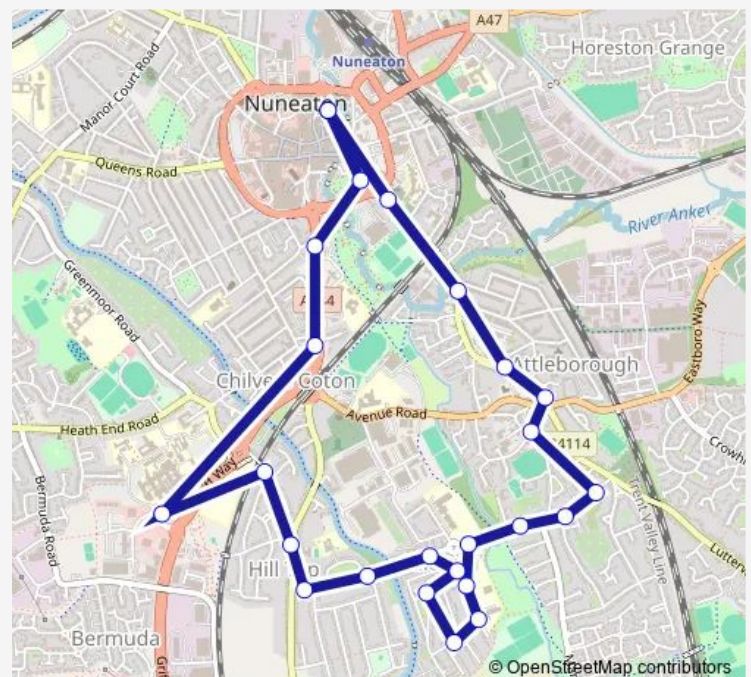

### Direction

Bus Station — Bus Station

25 stops

[Open route schedule](#)

Bus Station

Vicarage Street

Lister Street

Trinity Walk

George Eliot Hospital Main Entrance

### Route schedule

Bus Station — Bus Station

Monday 06:45-18:48

Tuesday 06:45-18:48

Wednesday 06:45-18:48

Thursday 06:45-18:48

Friday 06:45-18:48

Saturday 07:45-18:18

### Route info

Direction: Bus Station

Stops: 25

Trip Duration: 0 hour 34 min

2 — Red Deeps - Nuneaton

Edward Street

Riversley Road

Mill Street