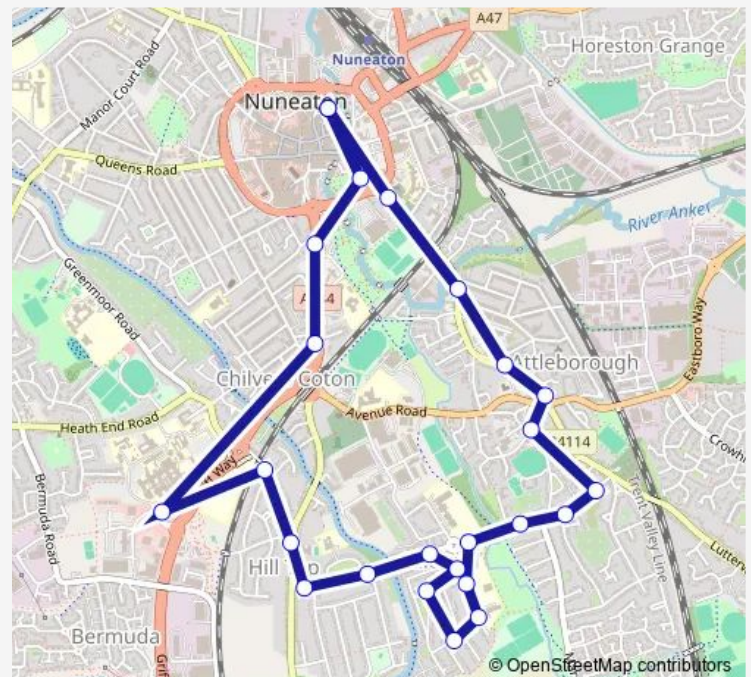

Middlemarch Road

Featherstone Close

George Eliot Hospital Main Entrance

Route schedule

Bus Station — Bus Station

Monday 06:45-18:48

Tuesday 06:45-18:48

Wednesday 06:45-18:48

Thursday 06:45-18:48

Friday 06:45-18:48

Saturday 07:45-18:18

Sunday —

Route info

Direction: Bus Station

Stops: 25

Trip Duration: 0 hour 34 min

2 — Red Deeps - Nuneaton

Edward Street

Riversley Road

Mill Street

Bus Station

Direction

Bus Station — Bus Station

25 stops

Morris Drive

Sorrell Road

Dorlecote Road

Middlemarch Road

Featherstone Close

George Eliot Hospital Main Entrance

Edward Street

Riversley Road