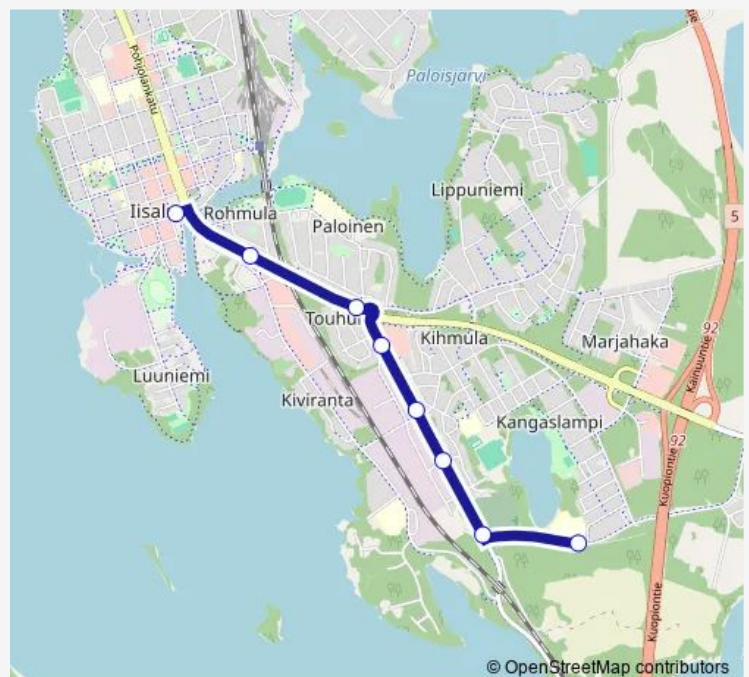

Tuesday 16:50

Wednesday 16:50

Thursday 16:50

Friday 16:50

Saturday —

Sunday —

Route info

Direction: Kangaslammin vanhainkoti L

Stops: 8

Trip Duration: 0 hour 15 min

© OpenStreetMap contributors

■ 2 — Kangaslammin vanhainkoti L - Iisalmi linja-autoasema

BusMaps

Direction

Kangaslammin vanhainkoti L — Iisalmi linja-autoasema

8 stops