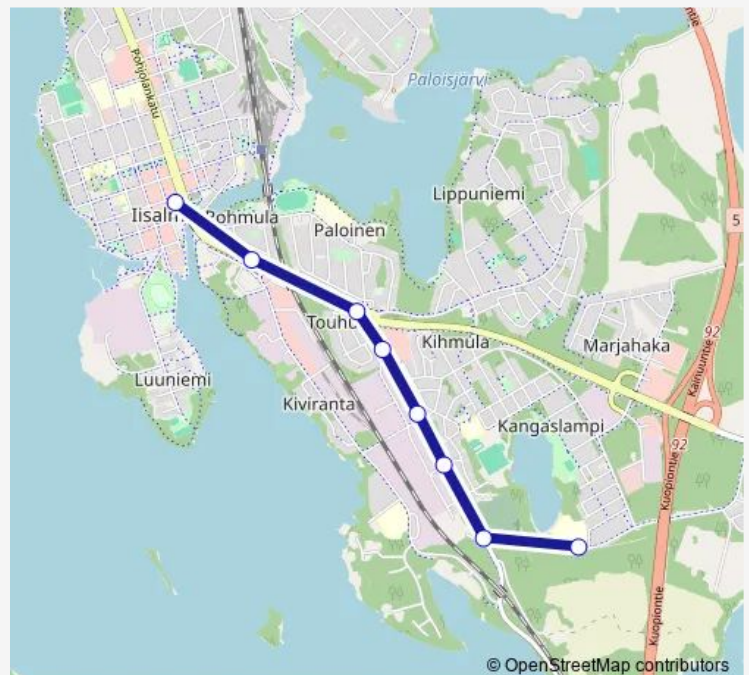

**Route info**

Direction: Kangaslammin vanhainkoti L

Stops: 8

Trip Duration: 0 hour 15 min

2 — Kangaslammin vanhainkoti L - Iisalmi linja-autoasema

**BusMaps**

2 Bus time schedules and route maps are available in an offline PDF at [busmaps.com](https://busmaps.com). Use the [busmaps.com](https://busmaps.com) website to see live bus times, train schedule or subway schedule, and step-by-step directions for all public transit in lism