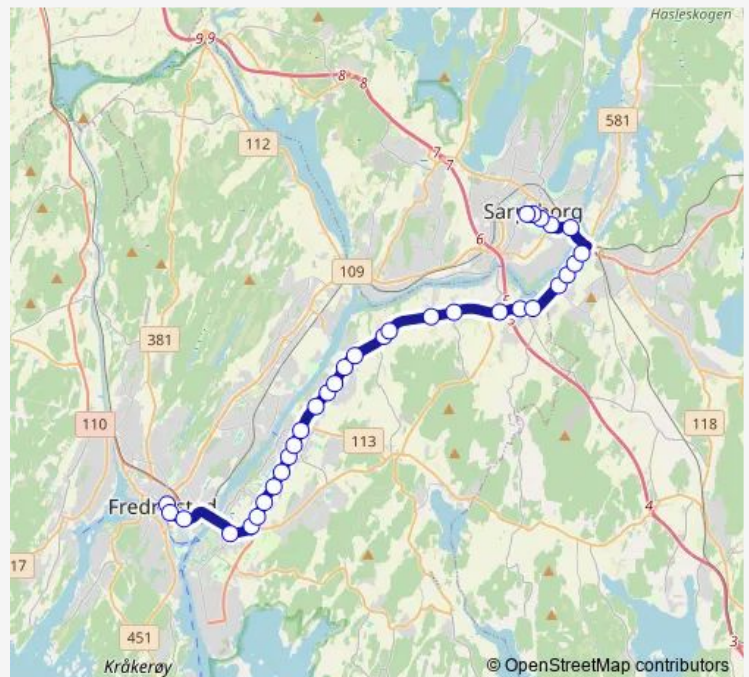

Thursday 05:30-23:00

Friday 05:30-23:00

Saturday 07:00-23:30

Sunday 10:00-23:00

Route info

Direction: Fredrikstad bussterminal

Stops: 32

Trip Duration: 0 hour 33 min