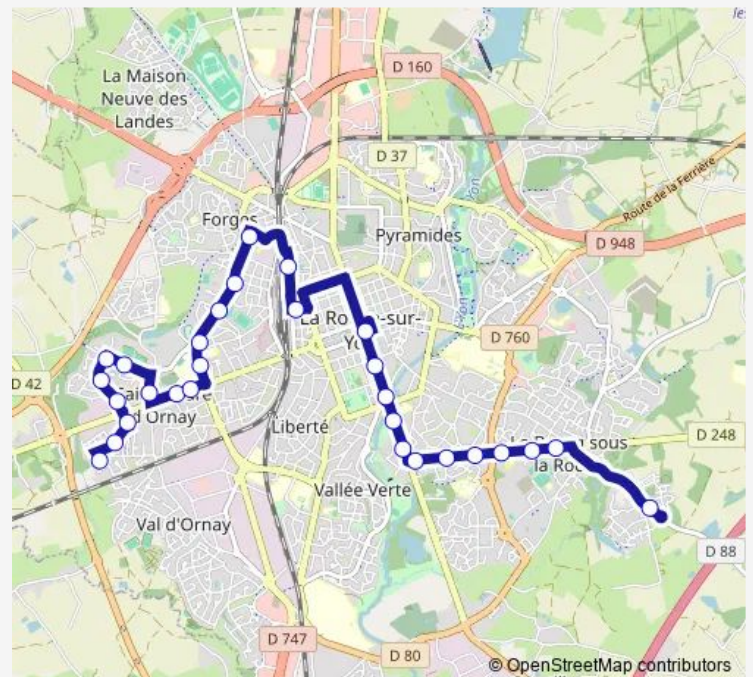

Saturday 07:22-20:12

Sunday —

Route info

Direction: Val d'Amboise

Stops: 29

Trip Duration: 0 hour 34 min

Vigne aux Roses

Lune

30 stops

[Open route schedule](#)

Marronnière

Mairie du Bourg

Renoir

Guérin

Cacérés

Durand

Thursday 06:17-20:20

Friday 06:17-20:20

Saturday 07:30-20:20

Sunday —

Route info

Direction: Marronnière

Stops: 30

Trip Duration: 0 hour 34 min