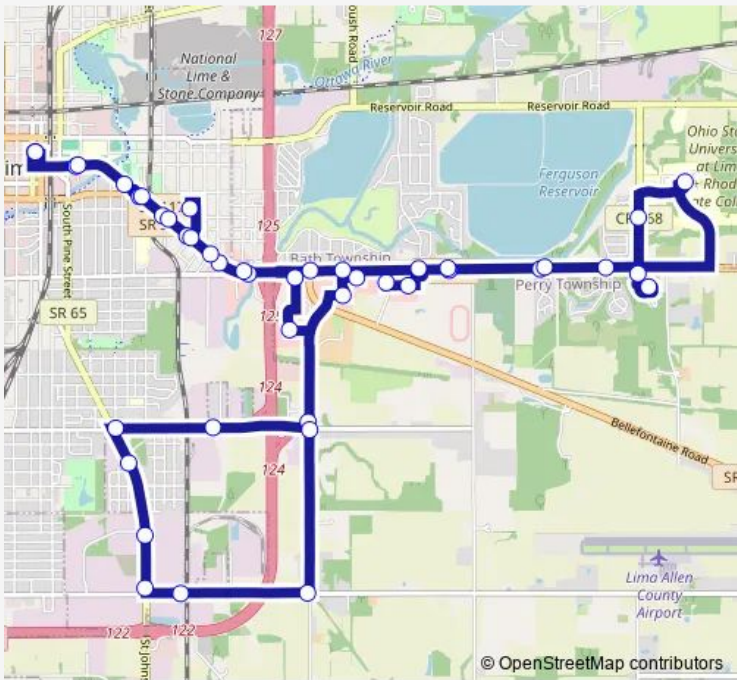

Bus 2 Eastgate

[Go to website](#)

Direction
 Lima Terminal (High Street) — Lima Terminal (High Street)
 43 stops
[Open route schedule](#)

- Lima Terminal (High Street)
- Lima Senior High School
- Rainbow Muffler
- CVS Pharmacy
- Shawnee St. and Bellefontaine
- Happy Days
- Lima Memorial Hospital
- Kewpee East
- Jimmy Johns
- Bob Evans Restaurant
- Sam's Club
- Workers Comp.
- Rumpke
- 4th and St. Johns
- Dollar General
- Family Dollar
- St. John and Hanthorn
- Winfield United
- Hanthorn and Greely Chapel
- Greely Chapel and 4th Street
- Eastgate Plaza

Route schedule
 Lima Terminal (High Street) — Lima Terminal (High Street)

Monday	05:50-17:50
Tuesday	05:50-17:50
Wednesday	05:50-17:50
Thursday	05:50-17:50
Friday	05:50-17:50
Saturday	—
Sunday	—

Route info
 Direction: Lima Terminal (High Street)
 Stops: 43
 Trip Duration: 0 hour 55 min

2 — Eastgate BusMaps

Red Lobster

Walgreen's

Walmart East

Allen County Fairgrounds

Colony Mobile Home

Eastwood Estates

Lost Creek Care Center

Red Lobster

Walgreen's

Walmart East

Allen County Fairgrounds

Route schedule

Lima Terminal (High Street) — Lima Terminal (High Street)

Monday —

Tuesday —