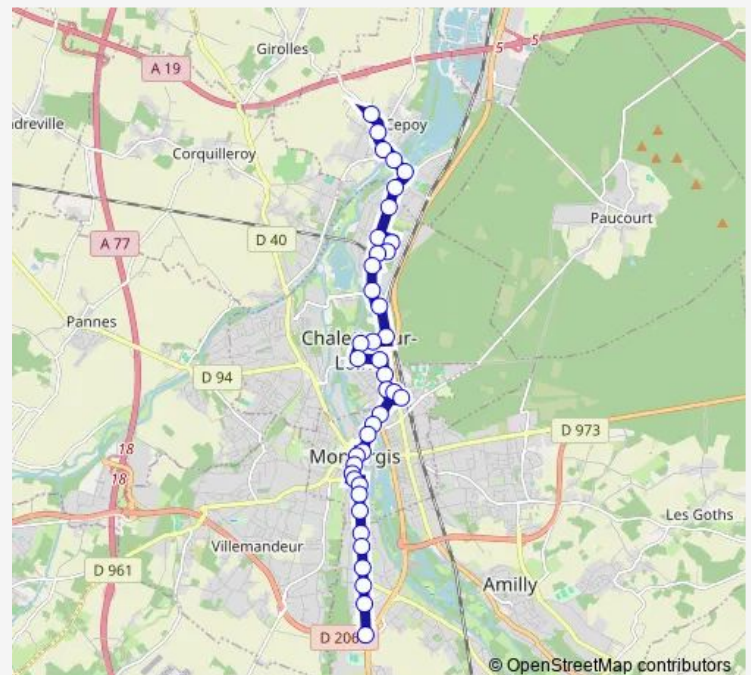

Eiffel

Republique

Loing

Mirabeau

Tivoli

Clinique

De Gaulle

Gare

Thursday 06:43-19:07

Friday 06:43-19:07

Saturday 07:15-19:07

Sunday —

Route info

Direction: Chesnoy

Stops: 40

Trip Duration: 0 hour 50 min

Cepoy Mairie

Saint Loup

Saint Antoine

La Chapelle

Direction

La Chapelle — Chesnoy

40 stops

[Open route schedule](#)

Saturday 07:01-18:53

Sunday —

Route info

Direction: La Chapelle

Stops: 40

Trip Duration: 0 hour 48 min

Tivoli

Mirabeau