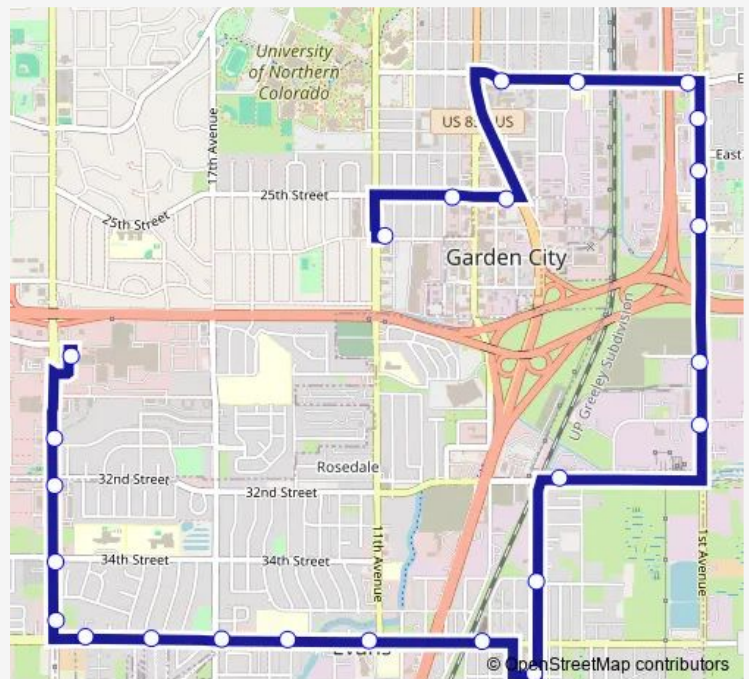

Direction

26th St @ 11th Ave - Westbound — Greeley Mall Transfer Center

25 stops

[Open route schedule](#)

- 26th St @ 11th Ave - Westbound
- 25th St @ 9th Ave - Eastbound
- 25th St @ Bus 85 - Eastbound
- 22nd St @ 7th Ave - Eastbound
- 22nd St @ 5th Ave - Eastbound
- 22nd St @ US Hwy 85 - Eastbound
- 1st Ave @ 23rd St - Southbound
- 1st Ave @ Boys and Girls Club - Southbound
- 1st Ave @ E 26th St - Southbound
- 1st Ave @ 29th St - Southbound
- 1st Ave @ 30th St - Southbound
- 31st St @ Empire St - Westbound
- Empire St @ 35th St - Southbound
- Riverside Library
- 37th St @ Boulder St - Westbound
- 37th St @ 11th Ave - Westbound
- 37th St @ Burlington Ave - Westbound
- 37th St @ 17th Ave - Westbound
- 37th St @ Myrtle St - Westbound
- 37th St @ 23rd Ave - Westbound
- 23rd Ave @ 37th St - Northbound

Route schedule

26th St @ 11th Ave - Westbound — Greeley Mall Transfer Center

Monday	06:35-18:35
Tuesday	06:35-18:35
Wednesday	06:35-18:35
Thursday	06:35-18:35
Friday	06:35-18:35
Saturday	07:35-16:35
Sunday	—

Route info

Direction: 26th St @ 11th Ave - Westbound

Stops: 25

Trip Duration: 0 hour 18 min

23rd Ave @ 34th St - Northbound

23rd Ave @ 32nd St - Northbound

23rd Ave @ 31st St - Northbound

Greeley Mall Transfer Center

Direction

Greeley Mall Transfer Center — 26th St @ 11th Ave - Westbound

27 stops

[Open route schedule](#)

Greeley Mall Transfer Center

23rd Ave @ 30th St - Southbound

23rd Ave @ Wal-Mart - Southbound

23rd Ave @ Sams Club - Southbound