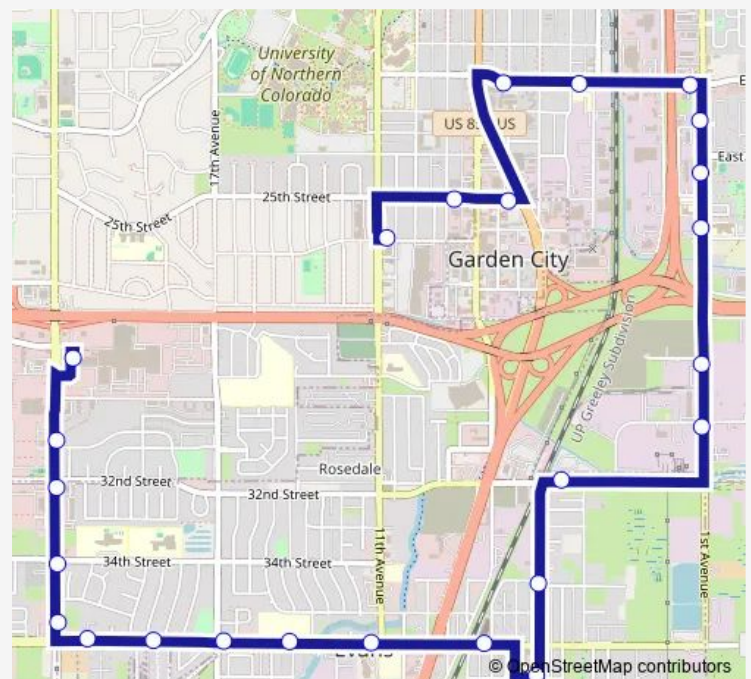

37th St @ Myrtle St - Westbound

37th St @ 23rd Ave - Westbound

23rd Ave @ 37th St - Northbound

### Route schedule

26th St @ 11th Ave - Westbound — Greeley Mall Transfer Center

Monday 06:35-18:35

Tuesday 06:35-18:35

Wednesday 06:35-18:35

Thursday 06:35-18:35

Friday 06:35-18:35

Saturday 07:35-16:35

### Route info

Direction: 26th St @ 11th Ave - Westbound

Stops: 25

Trip Duration: 0 hour 18 min

23rd Ave @ 34th St - Northbound

23rd Ave @ 32nd St - Northbound

23rd Ave @ 31st St - Northbound

Greeley Mall Transfer Center

## Direction

Greeley Mall Transfer Center — 26th St @ 11th Ave - Westbound

27 stops

[Open route schedule](#)

Greeley Mall Transfer Center

23rd Ave @ 30th St - Southbound

23rd Ave @ Wal-Mart - Southbound

23rd Ave @ Sams Club - Southbound