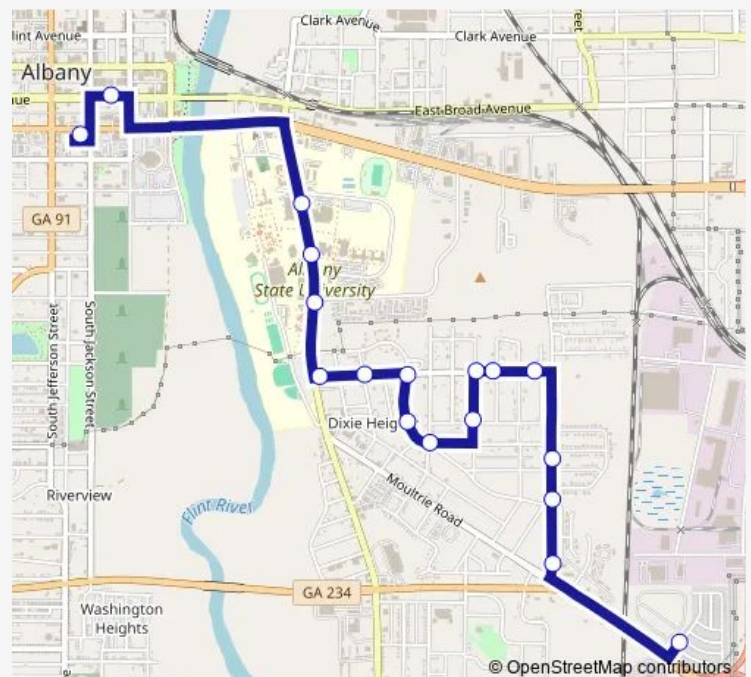

Crawford Dr / Mitchell Ave

Mitchell Ave / Mercedes St

Mitchell Ave / Radium Springs Rd

Radium Springs Rd/ Sands Dr.

Albany State

Radium Spring Rd. / Joseph Holley

W Broad Ave@Chamber of Commerce

Albany Transit Center

Route schedule

Oak Grove Estates — Albany Transit Center

Monday 06:58-17:58

Tuesday 06:58-17:58

Wednesday 06:58-17:58

Thursday 06:58-17:58

Friday 06:58-17:58

Saturday 06:58-14:58

Sunday —

Route info

Direction: Oak Grove Estates

Stops: 18

Trip Duration: 0 hour 14 min

2 — Gold Line: Albany State

Direction

Albany Transit Center — Oak Grove Estates

16 stops

[Open route schedule](#)

Albany Transit Center

E Oglethorpe Blvd / College Dr

Sands Dr / E Oglethorpe Blvd

Sands Dr./Wild Pines li

Sands Dr./Wild Pines

Sands Dr / Radium Springs Rd