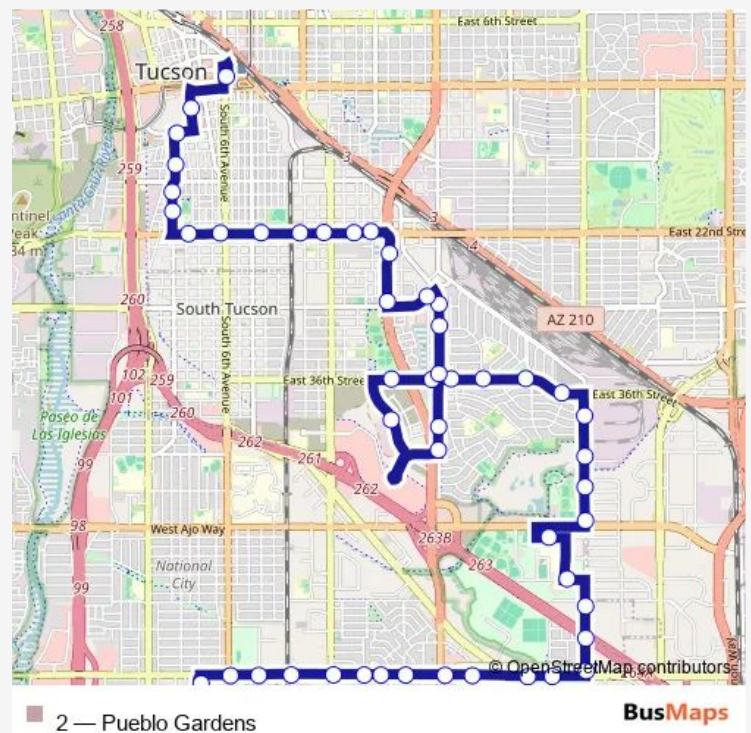

### Route schedule

Laos Transit Center — Downtown Ronstadt Center

Monday 05:12-21:42

Tuesday 05:12-21:42

Wednesday 05:12-21:42

Thursday 05:12-21:42

Friday 05:12-21:42

Saturday 06:47-19:54

### Route info

Direction: Laos Transit Center

Stops: 49

Trip Duration: 0 hour 49 min

2 — Pueblo Gardens

36th St/Pinal Vista (Nw)

36th St/Forgeus Av (Nw)

36th St/Plumer (Ne)