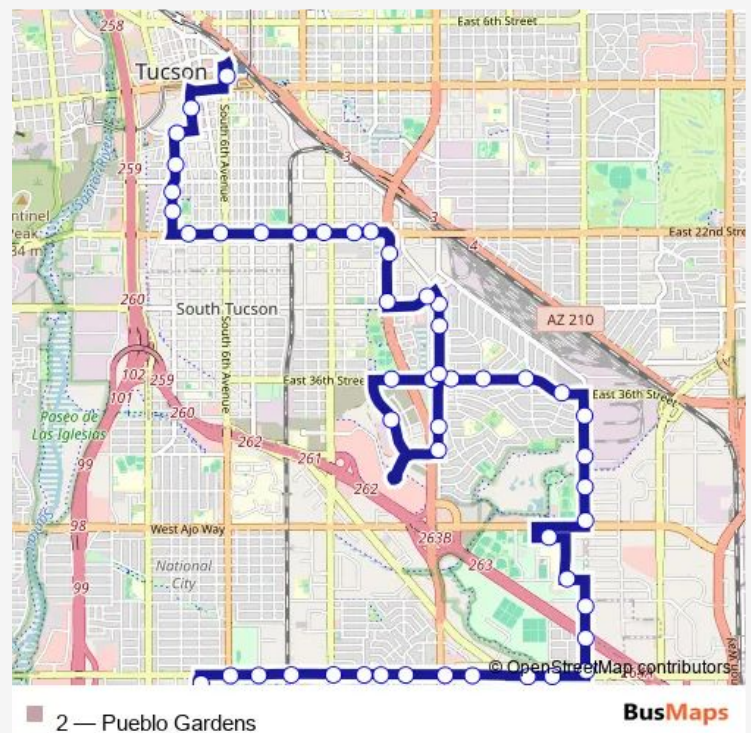

### Route schedule

Laos Transit Center — Downtown Ronstadt Center

Monday 05:13-21:41

Tuesday 05:13-21:41

Wednesday 05:13-21:41

Thursday 05:13-21:41

Friday 05:13-21:41

Saturday 06:47-19:55

### Route info

Direction: Laos Transit Center

Stops: 49

Trip Duration: 0 hour 45 min

2 — Pueblo Gardens

36th St/Pinal Vista (Nw)

36th St/Forgeus Av (Nw)

36th St/Plumer (Ne)