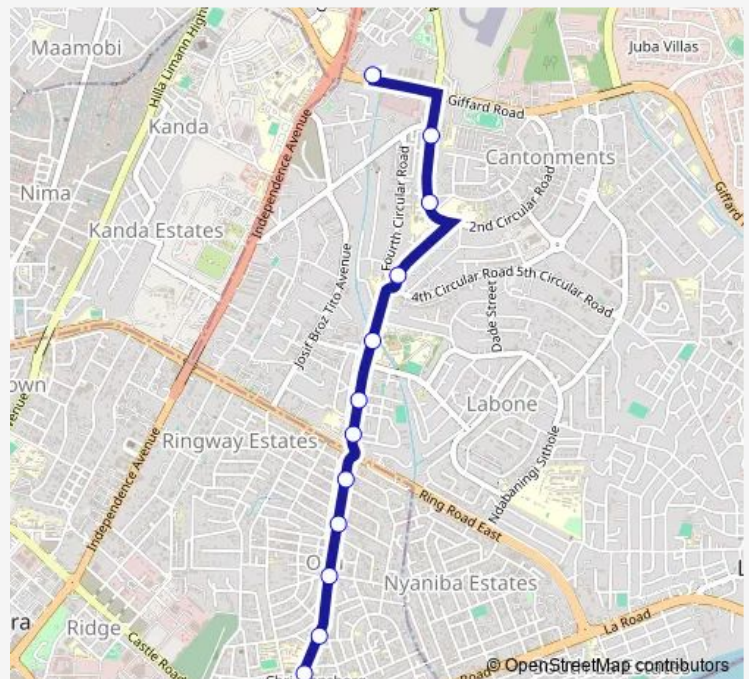

Penta Hotel

Police Hospital

Prisons

Morning Star

Roundabout

Gis

Post Office

37

### Route schedule

Osu — 37

Monday 06:00

Tuesday 06:00

Wednesday 06:00

Thursday 06:00

Friday 06:00

Saturday 06:00

### Route info

Direction: Osu

Stops: 12

Trip Duration: 0 hour 24 min

2 — Osu (37 Station) ↔ 37 Lorry Park

**Direction**

37 — Osu

15 stops

[Open route schedule](#)

37

37 Last Stop

Lands Commission

GIS Curve

Roundabout

Aquinas

Prisons