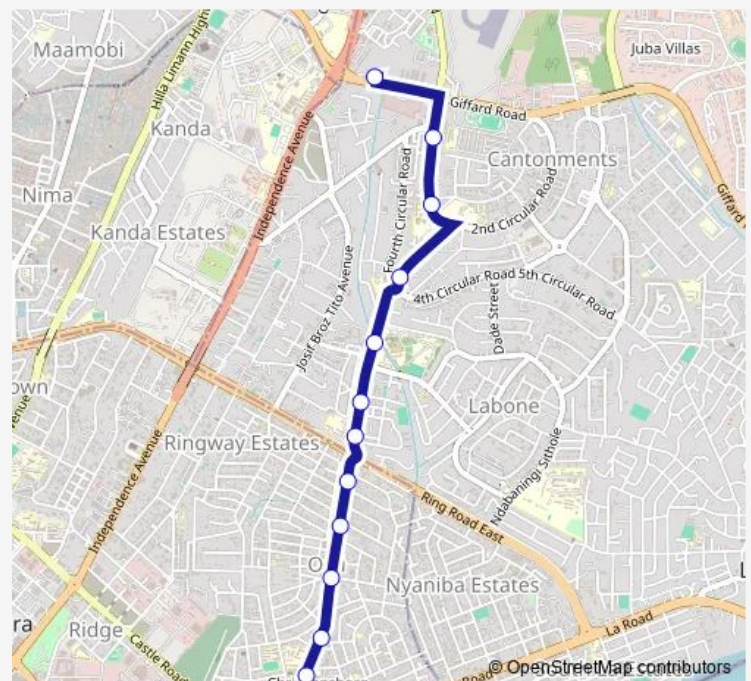

Post Office

37

Route schedule

Osu — 37

Monday 06:00

Tuesday 06:00

Wednesday 06:00

Thursday 06:00

Friday 06:00

Saturday 06:00

Sunday 06:00

Route info

Direction: Osu

Stops: 12

Trip Duration: 0 hour 24 min

2 — Osu (37 Station) ↔ 37 Lorry Park

Direction

37 — Osu

15 stops

[Open route schedule](#)

37

37 Last Stop

Lands Commission

GIS Curve

Thursday 06:00

Friday 06:00

Saturday 06:00

Sunday 06:00

Route info

Direction: 37

Stops: 15

Trip Duration: 0 hour 23 min