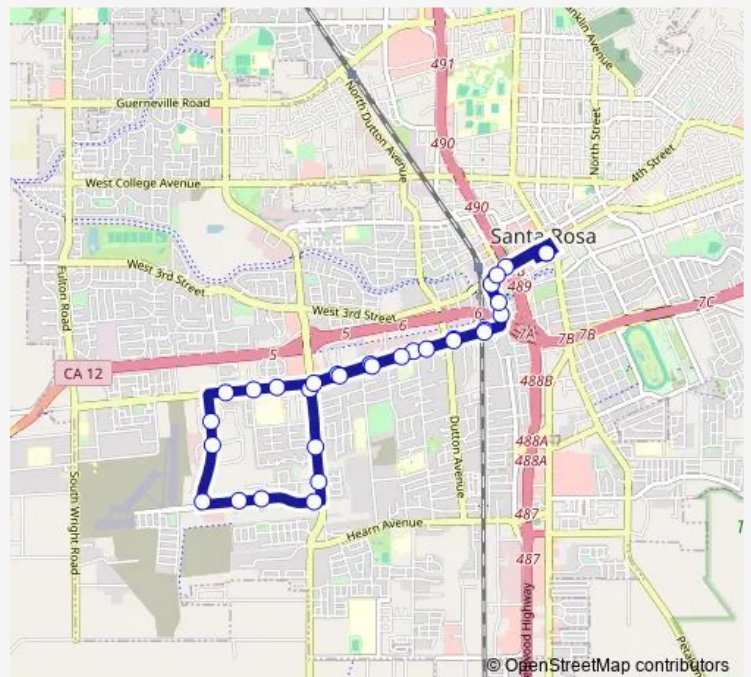

Corporate Center Pkwy at Challenger Way

Sebastopol Rd at Corporate Center Pkwy

Sebastopol Rd at Lombardi Ln

Sebastopol Rd at Laurel Grove Cir

**Route schedule**

Transit Mall North Bays — Transit Mall North Bays

Monday 06:00-19:30

Tuesday 06:00-19:30

Wednesday 06:00-19:30

Thursday 06:00-19:30

Friday 06:00-19:30

Saturday —

Sunday —

**Route info**

Direction: Transit Mall North Bays

Stops: 31

Trip Duration: 0 hour 35 min

2 — Sebastopol Rd and Corporate Center

Sebastopol Rd at Stony Point Rd

Sebastopol Rd at Hampton Wy

Sebastopol Rd at Burbank Ave

Sebastopol Rd at McMinn Ave

Sebastopol Rd at West Ave

Sebastopol Rd at Dutton Ave

Sebastopol Rd at Boyd St

Olive St at Hazel St

West Third St at Railroad Ave

Transit Mall North Bays

**Direction**

Transit Mall North Bays — Transit Mall South Bays