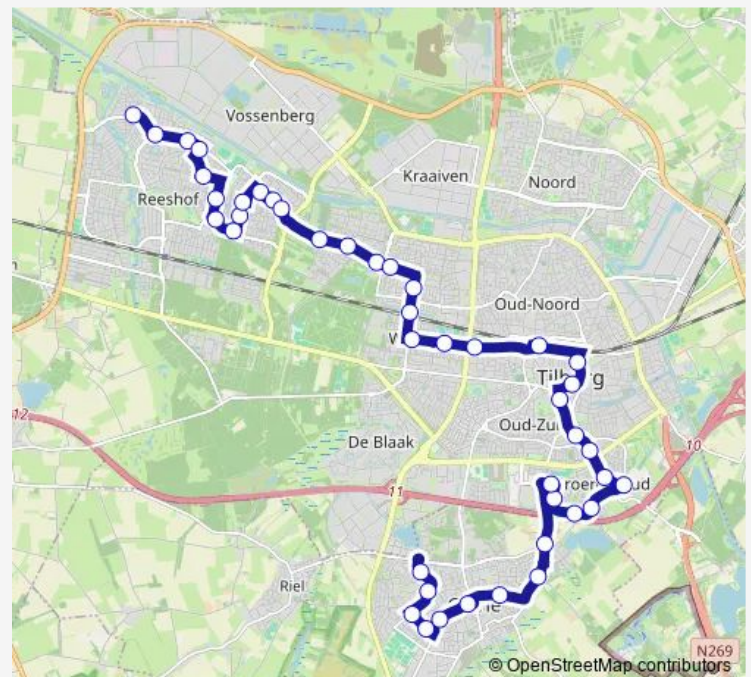

Tilburg, Oeralweg

Tilburg, Vogezenlaan

Tilburg, Alpenlaan

Tilburg, ETZ Elisabeth Busstation

Tilburg, Oude Hilvarenbeekseweg

Tilburg, Broekhoven

Tilburg, Broekhovenseweg

Tilburg, Piusstraat

Tilburg, Piusplein

Tilburg, Schouwburgring

Tilburg, Noordhoekring

Route schedule

Goirle, Baronielaan — Tilburg, Middeldijkdreef

Monday 05:39-23:40

Tuesday 05:39-23:40

Wednesday 05:39-23:40

Thursday 05:39-23:40

Friday 05:39-23:40

Saturday 07:06-23:39

Sunday 09:12-23:39

Route info

Direction: Goirle, Baronielaan

Stops: 44

Trip Duration: 1 hour 6 min

2 — Goirle via CS - Reeshof

Tilburg, Centraal Station (B)

Tilburg, Hart van Brabantlaan

Tilburg, Prof. Cobbenhagenlaan

Tilburg, Conservatoriumlaan

Tilburg, Station Universiteit

Tilburg, Westermarkt

Tilburg, Westerpark