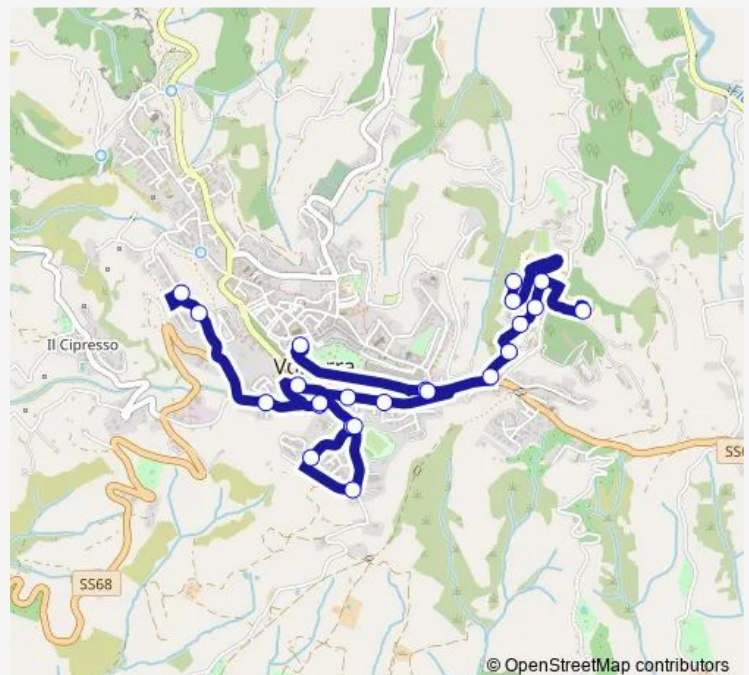

Tuesday 07:30

Wednesday 07:30

Thursday 07:30

Friday 07:30

Saturday 07:30

Sunday —

**Route info**

Direction: P.Za Amidei

Stops: 9

Trip Duration: 0 hour 6 min

## Route info

Direction: Le Colombaie

Stops: 23

Trip Duration: 0 hour 21 min

## Route info

Direction: Pronto Soccorso

Stops: 11

Trip Duration: 0 hour 7 min