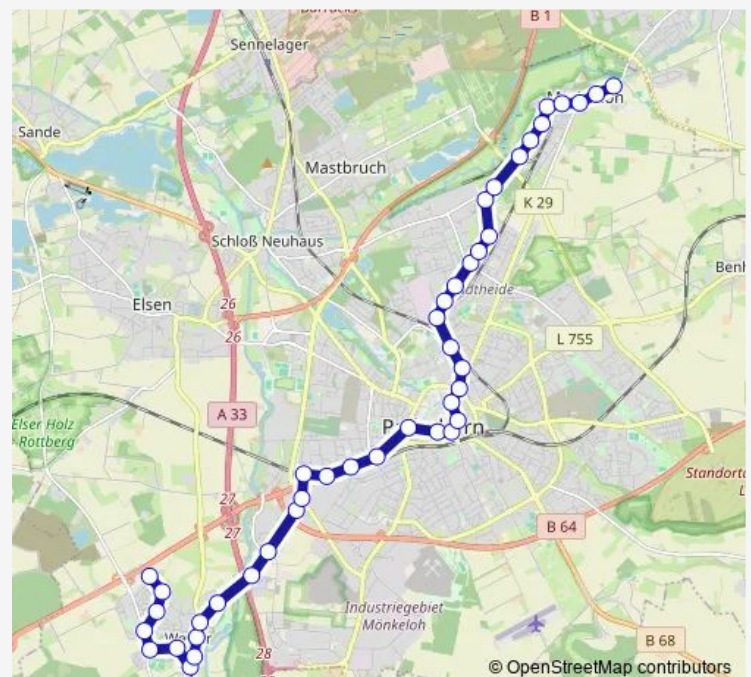

### Direction

Pb-Marienloh, Von-Dript-Weg — Pb-Wewer, Am Zollhaus

43 stops

[Open route schedule](#)

Pb-Marienloh, Von-Dript-Weg

Pb-Marienloh, Senneweg

Pb-Marienloh, Mitte

Pb-Marienloh, Zum Kampe

### Route schedule

Pb-Marienloh, Von-Dript-Weg — Pb-Wewer, Am Zollhaus

Monday 05:07-23:37

Tuesday 05:07-23:37

Wednesday 05:07-23:37

Thursday 05:07-23:37

Friday 05:07-23:37

Saturday 05:07-23:37

### Route info

Direction: Pb-Marienloh, Von-Dript-Weg

Stops: 43

Trip Duration: 0 hour 50 min

Paderborn, Kamp

Paderborn, Rathausplatz

Paderborn, Westertor

Paderborn Hbf

## Route info

Direction: Pb-Marienloh, Von-Dript-Weg

Stops: 24

Trip Duration: 0 hour 31 min