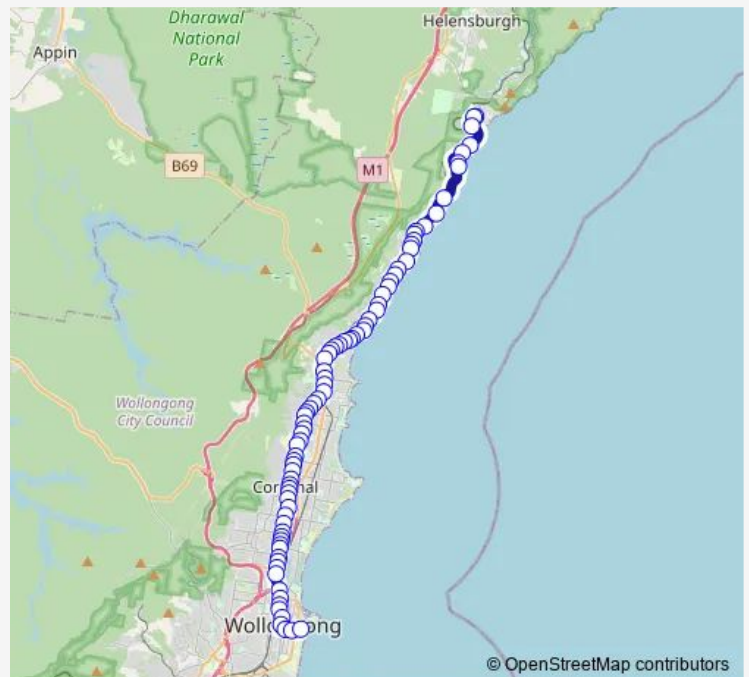

Bus 2 Wollongong to Stanwell Park via Thirroul

[Go to website](#)

**Direction**

Lawrence Hargrave Dr At Station St — Harbour St Opp St Mary Star Of The Sea College

78 stops

[Open route schedule](#)

- Lawrence Hargrave Dr At Station St
- Lawrence Hargrave Dr Opp Stanwell Park
- 75-77 Lawrence Hargrave Dr
- Lawrence Hargrave Dr Opp Coalcliff Station
- Paterson Rd Before Lawrence Hargrave Dr
- Paterson Rd At Lawrence Hargrave Dr
- Lawrence Hargrave Dr Opp Clifton School Of Arts
- Scarborough Public School, Lawrence Hargrave Dr
- 415 Lawrence Hargrave Dr
- Lawrence Hargrave Dr After Fifth St
- Lawrence Hargrave Dr Before Monash St
- Lawrence Hargrave Dr Opp 518
- Lawrence Hargrave Dr Opp Broadridge St
- Lawrence Hargrave Dr Opp Wombarra Bowling Club
- Lawrence Hargrave Dr Opp Coledale Hospital
- Lawrence Hargrave Dr Opp Hemsley PI
- Coledale Public School, Lawrence Hargrave Dr
- Lawrence Hargrave Dr At Northcote St
- Sharky Beach, Lawrence Hargrave Dr
- Frew Memorial Park, Lawrence Hargrave Dr
- Lawrence Hargrave Dr After Headland Av

Route schedule

Lawrence Hargrave Dr At Station St — Harbour St Opp St Mary Star Of The Sea College

Monday	07:20
Tuesday	07:20
Wednesday	07:20
Thursday	07:20
Friday	07:20
Saturday	—
Sunday	—

Route info

Direction: Lawrence Hargrave Dr At Station St

Stops: 78

Trip Duration: 0 hour 55 min

2 — Wollongong to Stanwell Park via Thirroul

Lawrence Hargrave Dr At Little Austinmer Lane

Austinmer Beach, Lawrence Hargrave Dr

Lawrence Hargrave Dr Opp Kennedy Rd

Lawrence Hargrave Dr Opp Mountain Rd