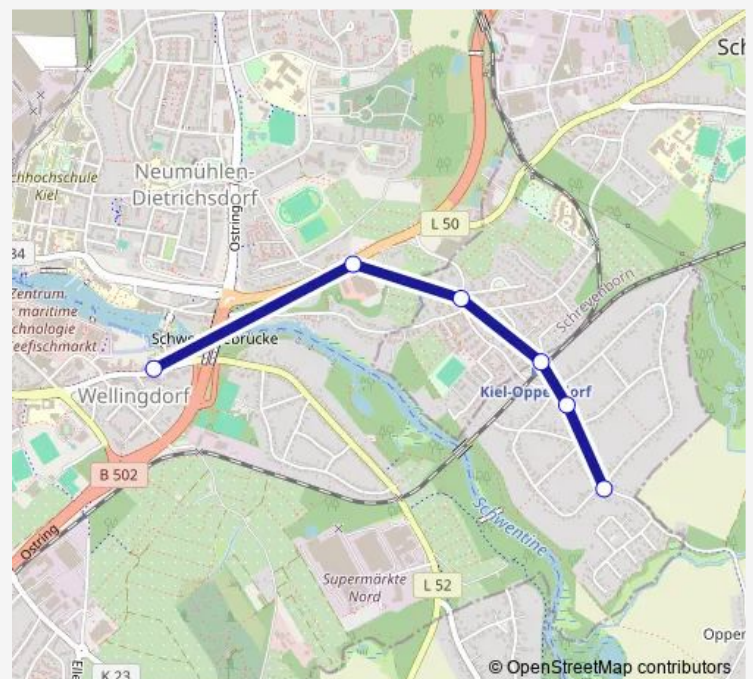

### Route schedule

Ulmenweg — Kiel, Wellingdorf

Monday —

Tuesday —

Wednesday 09:17-19:17

Thursday 09:17-19:17

Friday —

Saturday —

### Route info

Direction: Ulmenweg

Stops: 6

Trip Duration: 0 hour 9 min

## Route info

Direction: Kiel, Wellingdorf

Stops: 6

Trip Duration: 0 hour 9 min

## Route info

Direction: Ulmenweg

Stops: 6

Trip Duration: 0 hour 9 min