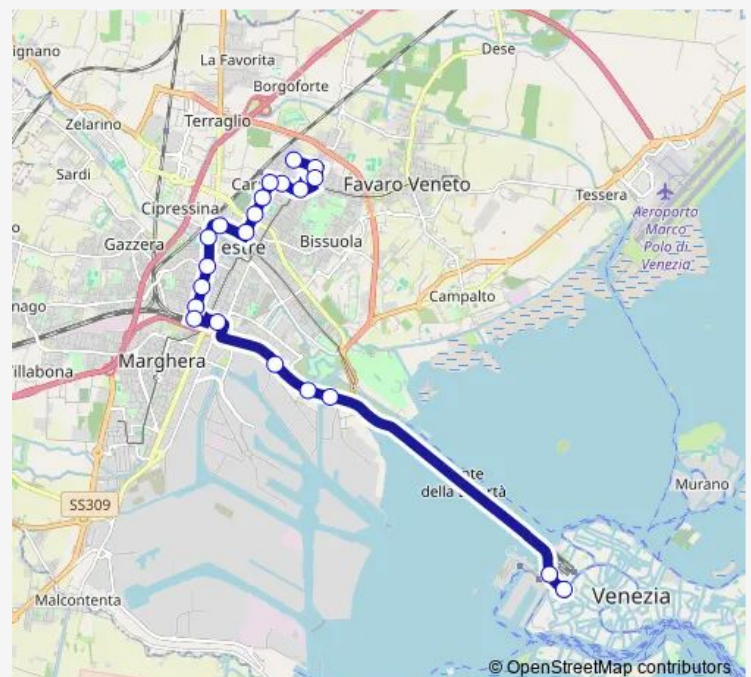

Liberta' Fincantieri

Liberta' Commercio

Cavalcavia Vempa

Stazione Mestre FS C4

Piave Podgora

Piave Fiume

Piave Puccini

Circonvallazione Olimpia

### Route schedule

Venezia — Don Sturzo Vallon

Monday	05:30-00:40 <sup>+1</sup>
Tuesday	05:30-00:40 <sup>+1</sup>
Wednesday	05:30-00:40 <sup>+1</sup>
Thursday	05:30-00:40 <sup>+1</sup>
Friday	05:30-00:40 <sup>+1</sup>
Saturday	05:30-00:40 <sup>+1</sup>
Sunday	05:45-00:40 <sup>+1</sup>

### Route info

Direction: Venezia

Stops: 23

Trip Duration: 0 hour 28 min

2 — Venezia - Don Sturzo Vallon

De Nicola Chiesa

Don Sturzo Vallon

**Direction**