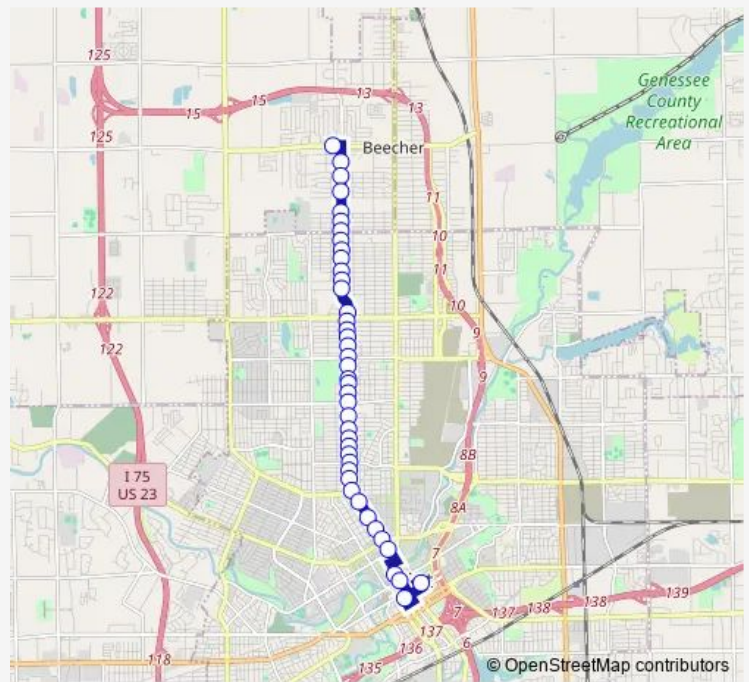

[Go to website](#)

**Direction**  
 MTA Transit Center — Beecher Plaza  
 53 stops  
[Open route schedule](#)

- MTA Transit Center
- Harrison at Union
- NBD MLK at 3rd
- MLK at 5th
- NBD MLK at Louisa
- NBD MLK at Williams
- NBD MLK at Wood
- NBD MLK at Oren
- NBD MLK at Paterson
- NBD MLK at Witherbee
- NBD MLK at Hamilton
- NBD MLK at Newall
- NBD MLK at Dayton
- NBD MLK at Rankin
- NBD MLK at Jackson
- NBD MLK at Jamieson
- NBD MLK at Pasadena
- NBD MLK at Gillespie
- NBD MLK at Van Wagoner
- NBD MLK at Edmund
- NBD MLK at Edwin

### Route schedule

MTA Transit Center — Beecher Plaza

Monday	06:30-22:30
Tuesday	06:30-22:30
Wednesday	06:30-22:30
Thursday	06:30-22:30
Friday	06:30-22:30
Saturday	06:30-22:30
Sunday	09:30-18:30

### Route info

Direction: MTA Transit Center  
 Stops: 53  
 Trip Duration: 0 hour 25 min

2 — M.L.K

NBD MLK at Stewart

NBD MLK at Flint Park

NBD MLK at Thackery

NBD MLK at Philadelphia

NBD MLK at Pulaski

## Route info

Direction: Beecher Plaza

Stops: 42

Trip Duration: 0 hour 25 min

SBD MLK at Jackson

SBD MLK at Rankin

SBD MLK at Dayton

SBD MLK at Newall