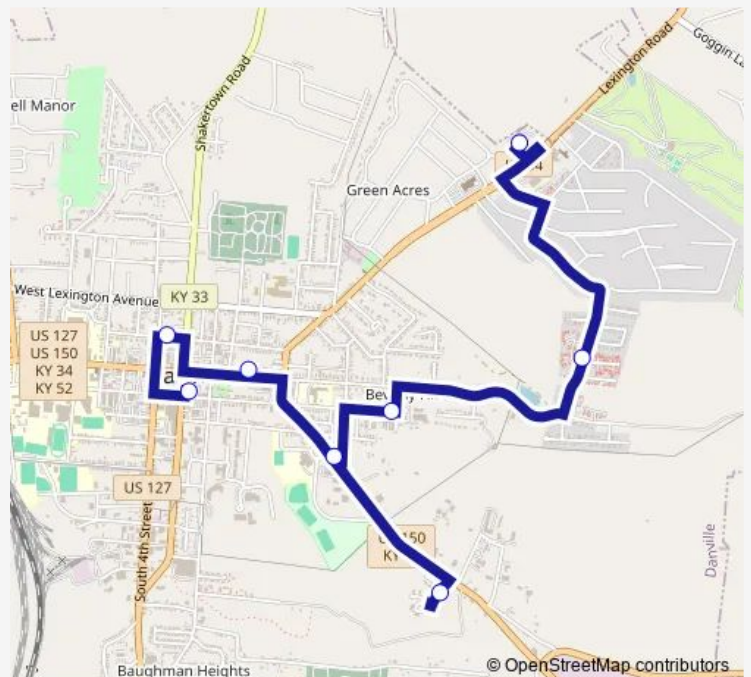

### Direction

Save A Lot — Danville Downtown Transfer Stop

8 stops

[Open route schedule](#)

Save A Lot

Hill-N-Dale St & Burckley Dr

E. Walnut St & Bruce Ct

Mcclure Dr & Stanford Dr (Village Apts)

### Route schedule

Save A Lot — Danville Downtown Transfer Stop

Monday 06:31-17:28

Tuesday 06:31-17:28

Wednesday 06:31-17:28

Thursday 06:31-17:28

Friday 06:31-17:28

Saturday 09:31-15:28

### Route info

Direction: Save A Lot

Stops: 8

Trip Duration: 0 hour 22 min

**Direction**

Danville Downtown Transfer Stop — Save A Lot

8 stops

[Open route schedule](#)

**Route schedule**

Danville Downtown Transfer Stop — Save A Lot

Monday	07:00-18:00
Tuesday	07:00-18:00
Wednesday	07:00-18:00
Thursday	07:00-18:00
Friday	07:00-18:00
Saturday	10:00-15:00
Sunday	—

**Route info**