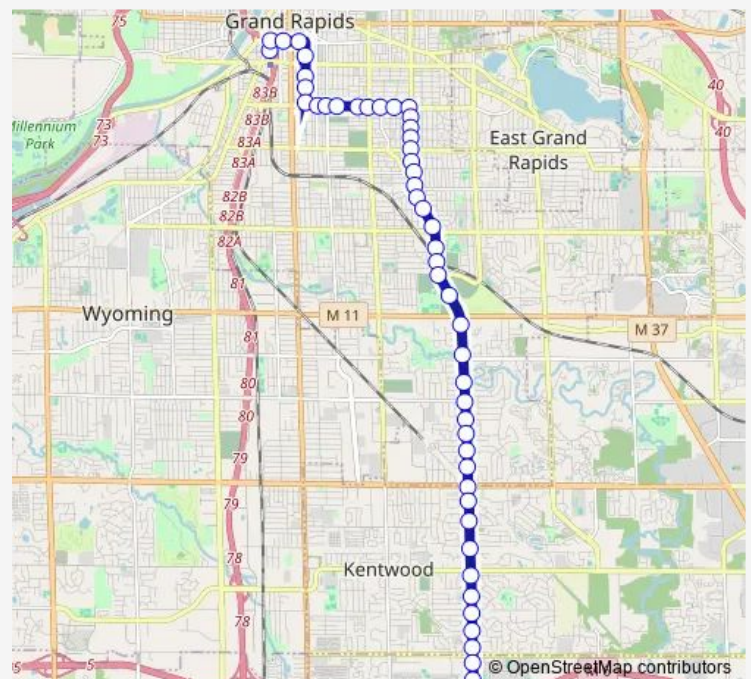

Kalamazoo/Eastport (Nb)

Kalamazoo/60th (Nb)

Kalamazoo/Hidden Valley (Nb)

Kalamazoo/Christie (Nb)

Kalamazoo/Gentian (Nb)

Kalamazoo/Pembroke (Nb)

Kalamazoo/52nd (Nb)

Kalamazoo/East-West Trail (Nb)

Kalamazoo/Pickett (Nb)

Kalamazoo/Viewpond (Nb)

Kalamazoo/44th (Nb)

Kalamazoo/Langley (Nb)

Kalamazoo/Kendall (Nb)

Kalamazoo/Belmar (Nb)

Kalamazoo/Southampton (Nb)

Kalamazoo/36th (Nb)

Kalamazoo/Millbank (Nb)

Kalamazoo/32nd (Nb)

Kalamazoo/Meijer - 28th St (Nb)

Route schedule

Meijer - Gaines Twp — Rapid Central Station

Monday	05:05-22:01
Tuesday	05:05-22:01
Wednesday	05:05-22:01
Thursday	05:05-22:01
Friday	05:05-22:01
Saturday	06:07-21:02
Sunday	06:31-18:27

Route info

Direction: Meijer - Gaines Twp

Stops: 52

Trip Duration: 0 hour 37 min

2 — Kalamazoo

Kalamazoo/Indian Trails (Nb)

Kalamazoo/Alger (Nb)

Kalamazoo/Edna (Nb)