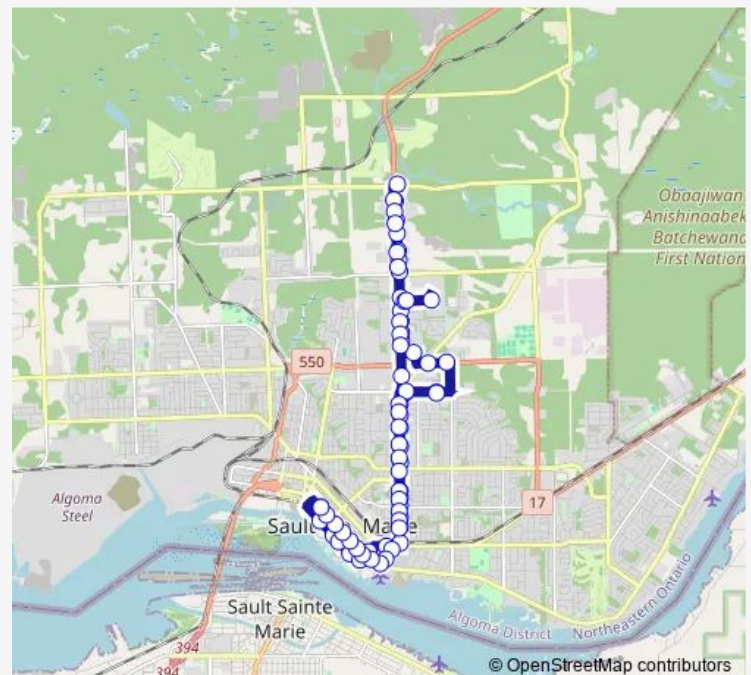

PIM Street @ Summit Avenue

PIM Street @ Borron Avenue

PIM Street @ Macdonald Avenue

PIM Street @ Oakwood Drive

Canadian Motor Hotel

Canadian Tire

Cambrian Mall

Royal Canadian Legion

Great Northern Road @ Malabar Drive

Great Northern Road @ Laurentian Drive

361 Northern Avenue

Northern Transfer Hub

Route schedule

Terminal — Terminal

Monday 05:50-23:15

Tuesday 05:50-23:15

Wednesday 05:50-23:15

Thursday 05:50-23:15

Friday 05:50-23:15

Saturday 06:15-18:15

Sunday 07:15-18:15

Route info

Direction: Terminal

Stops: 73

Trip Duration: 0 hour 55 min

2 — Great Northern Road

Saint Mary'S College

Aurora'S Hilltop

Walmart

Giovanni'S

Best Buy

Great Northern Road @ Terrance Avenue