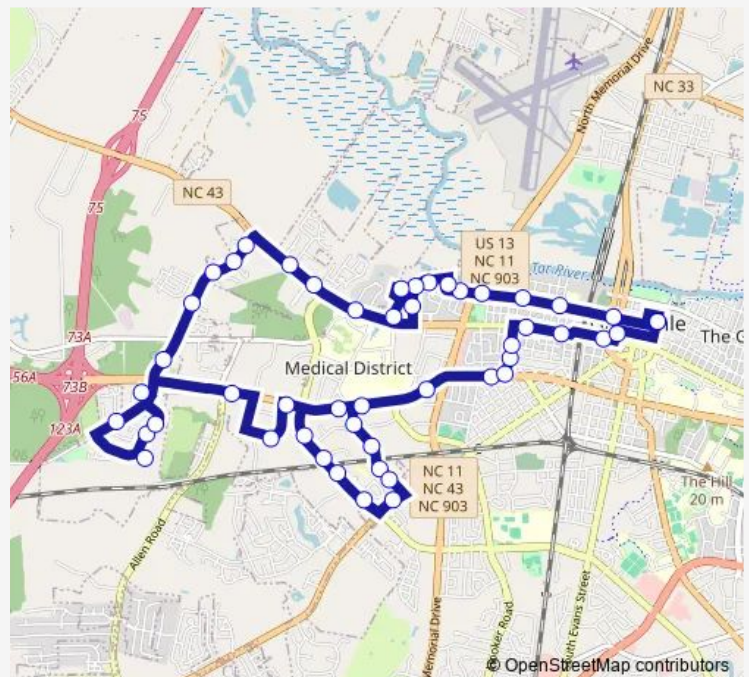

Bus 2 Route 2

[Go to website](#)

Direction

Reade St @ Transfer Point — Reade St @ Transfer Point

49 stops

[Open route schedule](#)

Reade St @ Transfer Point

W. 3rd St @ S Pitt St

Darden St @ Cox St (Moyewood)

Moye Blvd @ VA Clinic

@ ()

W. 5th St @ Treybrooke Cir (Treybrooke Apartments)

W. 5th St @ Brighton Park Dr (Brighton Park Apartments)

W. 5th St @ Paladin Dr (Port Human Services)

Route schedule

Reade St @ Transfer Point — Reade St @ Transfer Point

Monday 06:25-18:25

Tuesday 06:25-18:25

Wednesday 06:25-18:25

Thursday 06:25-18:25

Friday 06:25-18:25

Saturday —

Sunday —

Route info

Direction: Reade St @ Transfer Point

Stops: 49

Trip Duration: 0 hour 55 min

2 — Route 2

Gateway Dr @ Walmart Express

Stantonsburg Rd @ Park W Dr (Park West Apartments)