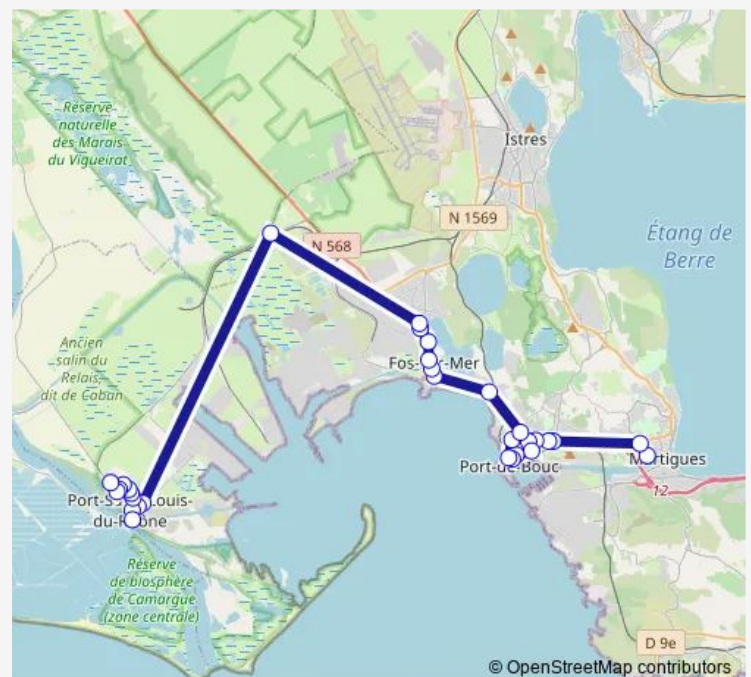

### Route schedule

Vauban Hlm — Pôle d'Echange

Monday 06:23-19:45

Tuesday 06:23-19:45

Wednesday 06:27-19:45

Thursday 06:23-19:45

Friday 06:23-19:45

Saturday 06:23-19:45

### Route info

Direction: Vauban Hlm

Stops: 27

Trip Duration: 1 hour 4 min

2 — Martigues - Port de Bouc - Fos sur Mer

BusMaps

Romain Rolland

Paul Eluard