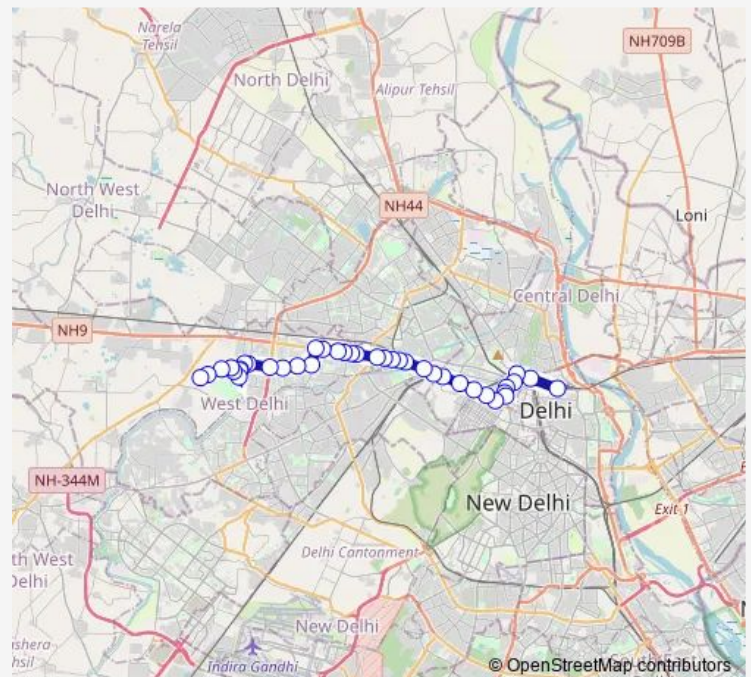

Bus 233up

[Go to website](#)

Direction

Old Delhi Railway Station (Terminal) — Nihal Vihar T Point

39 stops

[Open route schedule](#)

Old Delhi Railway Station (Terminal)

Tees Hazari Animal Hospital Mori Gate

Punjabi Bagh Terminal (Rohtak Road)

Maharaja Agrasen Hospital

Shivaji Park

Route schedule

Old Delhi Railway Station (Terminal) — Nihal Vihar T Point

Monday 08:30-19:40

Tuesday 08:30-19:40

Wednesday 08:30-19:40

Thursday 08:30-19:40

Friday 08:30-19:40

Saturday 08:30-19:40

Sunday 08:30-19:40

Route info

Direction: Old Delhi Railway Station (Terminal)

Stops: 39

Trip Duration: 1 hour 15 min