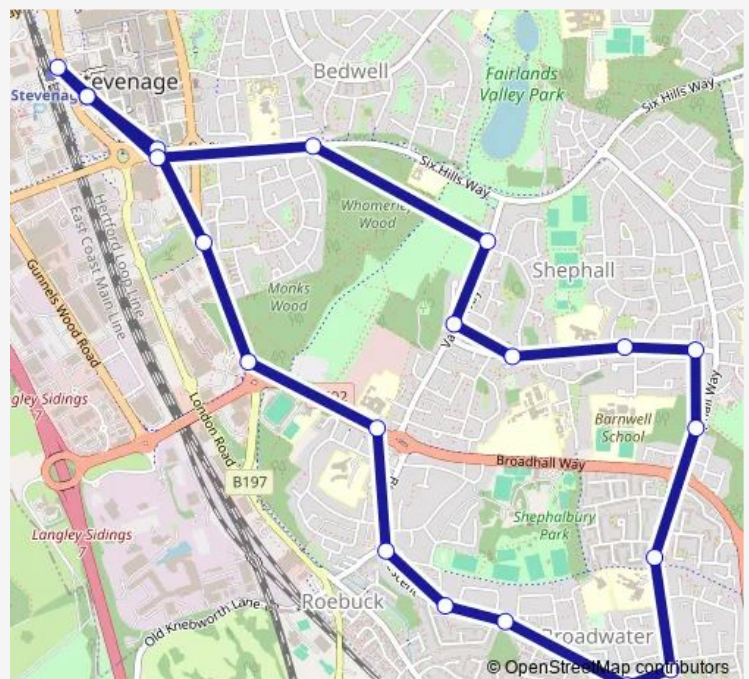

Bus SB5 Stevenage: Bus Station - Broadwater (Circular)

[Go to website](#)

Direction

Bus Station — Bus Station

21 stops

[Open route schedule](#)

Bus Station

ASDA

Longmeadow Centre

Oakwood Close

The Hyde Centre

Barnwell

Shephall Green

Peartree Centre

Peartree Way

Rockingham Way

Thursday 05:36-23:00

Friday 05:36-23:00

Saturday 06:30-23:00

Sunday 09:16-23:15

Route info

Direction: Bus Station

Stops: 21

Trip Duration: 0 hour 23 min

■ SB5 — Stevenage: Bus Station - Broadwater (Circular)

SB5 Bus time schedules and route maps are available in an offline PDF at busmaps.com. Use the busmaps.com website to see live bus times, train schedule or subway schedule, and step-by-step directions for all public transit in Hertford