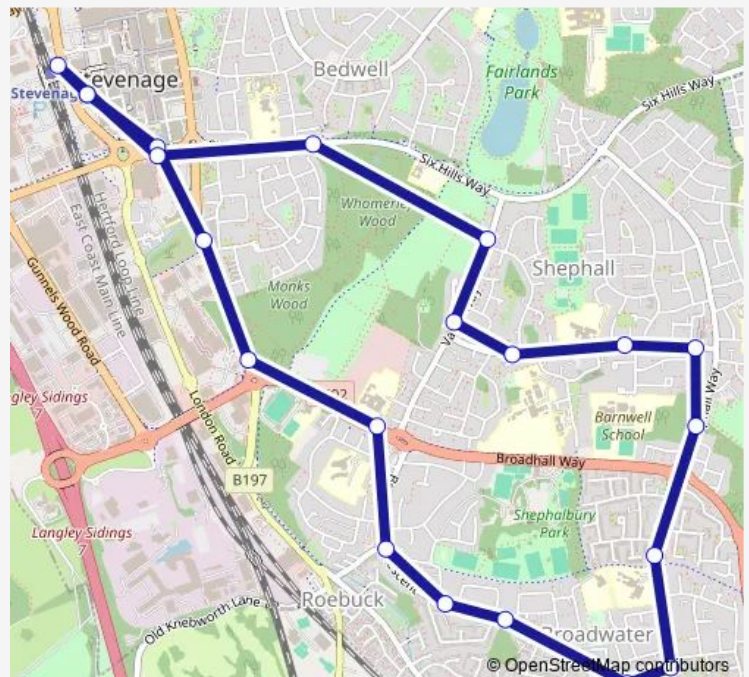

Bus SB5 Stevenage: Bus Station - Broadwater (Circular)

[Go to website](#)

Direction

Bus Station — Bus Station

21 stops

[Open route schedule](#)

Bus Station

ASDA

Thursday 05:36-23:00

Friday 05:36-23:00

Saturday 06:30-23:00

Sunday 09:16-23:15

Route info

Direction: Bus Station

Stops: 21

Trip Duration: 0 hour 28 min

■ SB5 — Stevenage: Bus Station - Broadwater (Circular)

SB5 Bus time schedules and route maps are available in an offline PDF at busmaps.com. Use the busmaps.com website to see live bus times, train schedule or subway schedule, and step-by-step directions for all public transit in Hertford