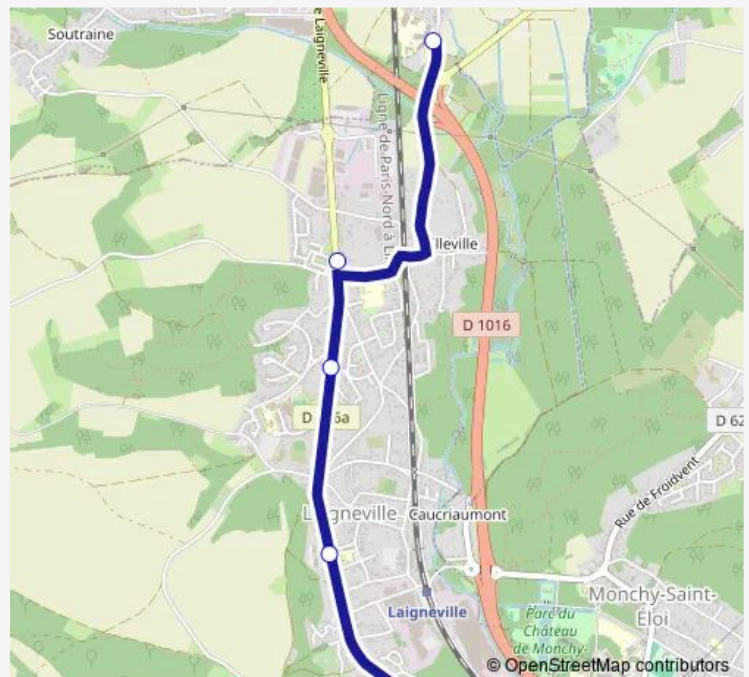

Thursday 08:20

Friday 08:20

Saturday —

Sunday —

Route info

Direction: Laigneville - Paul Eluard

Stops: 5

Trip Duration: 0 hour 20 min

6315 — Collège de Cauffry

Direction

Cauffry - Collège Simone Veil — Laigneville - Paul Eluard

5 stops

[Open route schedule](#)

Cauffry - Collège Simone Veil

Laigneville - Sailleville Aulnois

Laigneville - Rue des cerisiers

Thursday 08:25

Friday 08:25

Saturday —

Sunday —

Route info

Direction: Rantigny - Pierre Curie

Stops: 3

Trip Duration: 0 hour 15 min

Friday 08:15

Saturday —

Sunday —

Route info

Direction: Rantigny - Place d'Uny

Stops: 6

Trip Duration: 0 hour 25 min

Direction