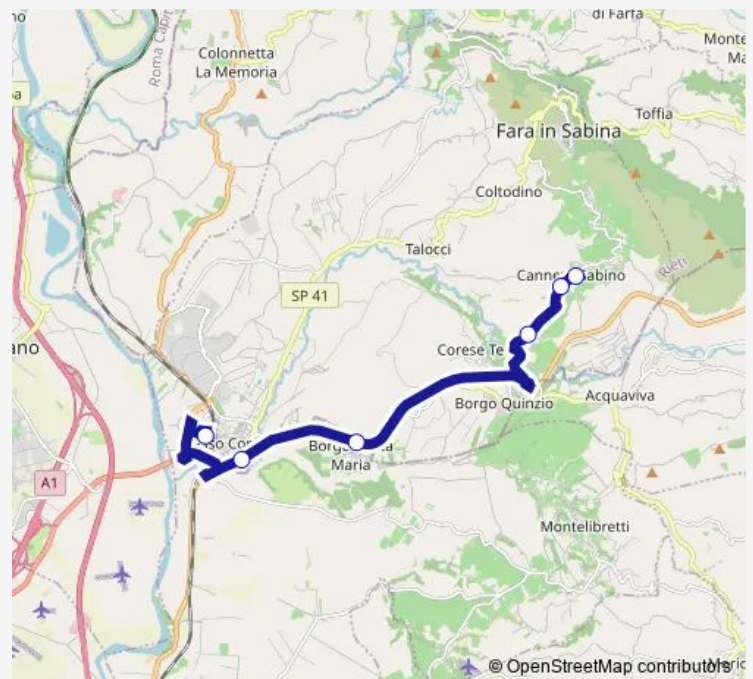

**Bus Passo Corese - Canneto (RI) # Pm282d**[Go to website](#)**Direction**

MONTELIBRETTI | Stazione FS # f9958 — Fara Sabina | Canneto # f10011

6 stops

[Open route schedule](#)

MONTELIBRETTI | Stazione FS # f9958

Fara Sabina | Via Salaria (Passo Corese) # f1034

Montelibretti | Borgo Santa Maria # f1036

FARA SABINA | Via Roma Via Colle Noce # f9995

FARA SABINA | Via Roma Via Colle Fusari # f9996

Fara Sabina | Canneto # f10011

**Route schedule**

MONTELIBRETTI | Stazione FS # f9958 — Fara Sabina | Canneto # f10011

Monday 07:05

Tuesday 07:05

Wednesday 07:05

Thursday 07:05

Friday 07:05

Saturday 07:10

Sunday —

**Route info**

Direction: MONTELIBRETTI | Stazione FS # f9958

Stops: 6

Trip Duration: 0 hour 15 min

Passo Corese - Canneto (RI) # Pm282d

Bus time schedules and route maps are available in an offline PDF at [busmaps.com](https://busmaps.com). Use the [busmaps.com](https://busmaps.com) website to see live bus times, train schedule or subway schedule, and step-by-step directions for all public transit in Fara in Sabina