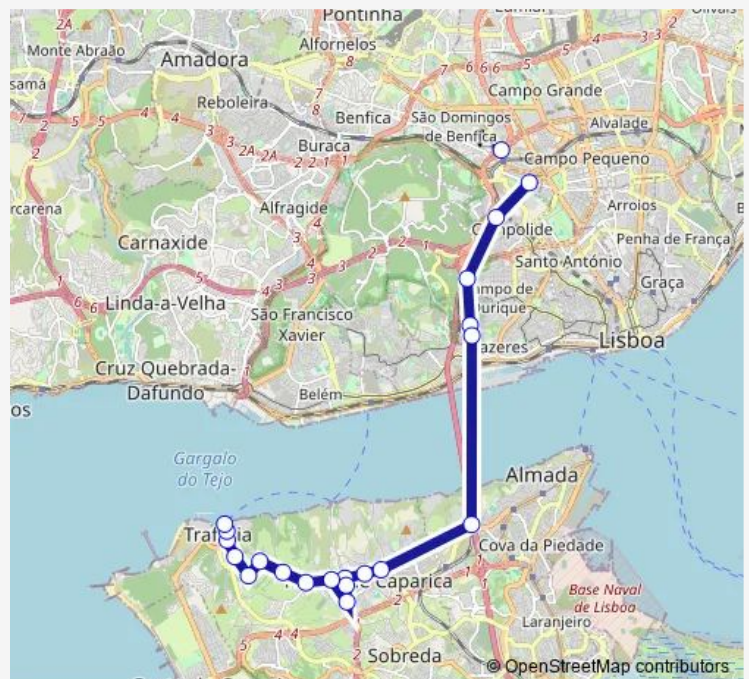

### Route schedule

Lisboa (Terminal Sete Rios) — Trafaria (Lgo Porto Lisboa) Terminal

Monday 07:30-18:15

Tuesday 07:30-18:15

Wednesday 07:30-18:15

Thursday 07:30-18:15

Friday 07:30-18:15

Saturday —

### Route info

Direction: Lisboa (Terminal Sete Rios)

Stops: 21

Trip Duration: 0 hour 40 min

158 - Lisboa (Sete Rios) - Trafaria (via Alcântara)

Bus time schedules and route maps are available in an offline PDF at [busmaps.com](https://busmaps.com). Use the [busmaps.com](https://busmaps.com) website to see live bus times, train schedule or subway schedule, and step-by-step directions for all public transit in Lisbon