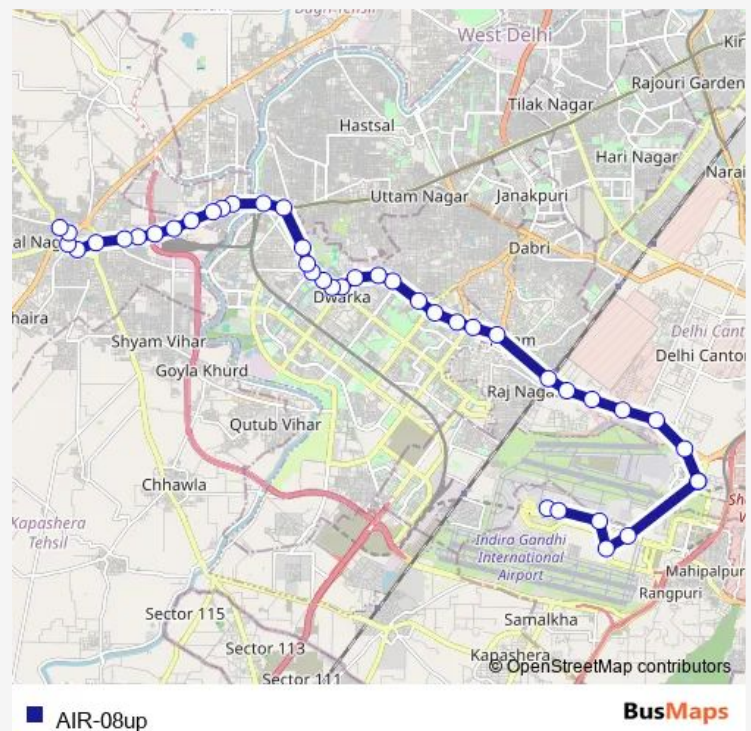

Rajapuri

Matiyala Xing

DPS Matiyala

Route schedule

IGI Airport Terminal 2 (Air India Office) — Najafgarh Terminal

Monday 20:36-23:48

Tuesday 20:36-23:48

Wednesday 20:36-23:48

Thursday 20:36-23:48

Friday 20:36-23:48

Saturday 20:36-23:48

Sunday 20:36-23:48

Route info

Direction: IGI Airport Terminal 2 (Air India Office)

Stops: 42

Trip Duration: 1 hour 29 min