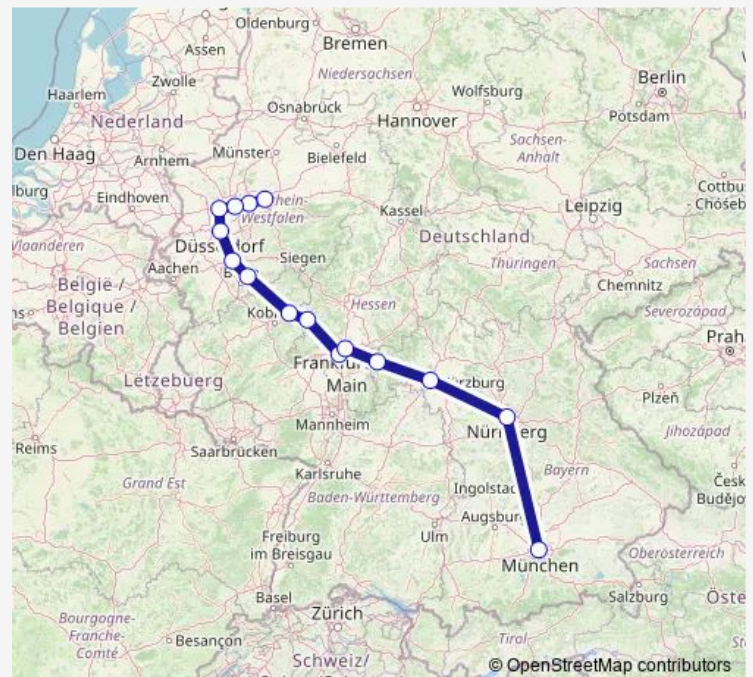

### Direction

Dortmund Hbf — München Hbf

15 stops

[Open route schedule](#)

Dortmund Hbf

Bochum Hbf

Essen Hbf

Duisburg Hbf

Würzburg Hbf

Nürnberg Hbf

München Hbf

### Route schedule

Dortmund Hbf — München Hbf

Monday —

Tuesday —

Wednesday —

Thursday —

Friday —

Saturday —

### Route info

Direction: Dortmund Hbf

Stops: 15

Trip Duration: 5 hour 50 min

ICE 625