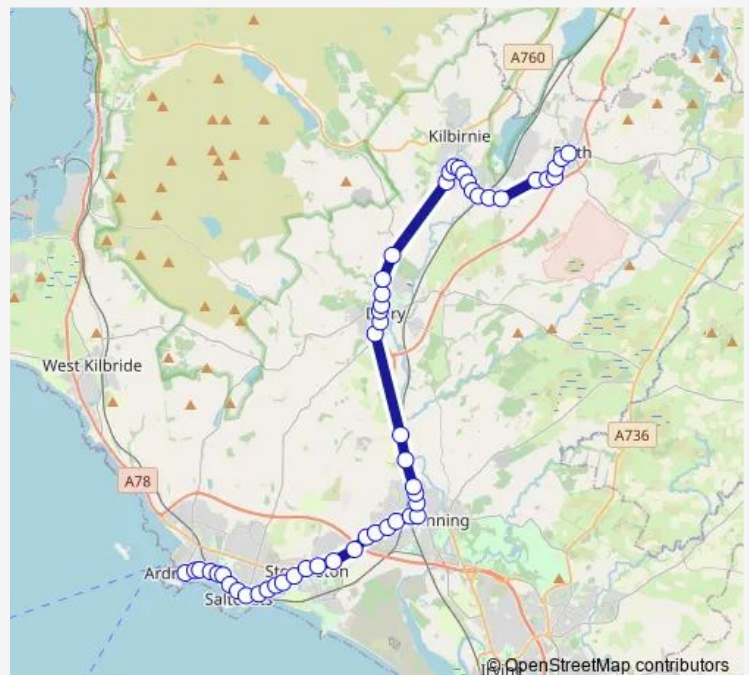

### Route schedule

Hill Street — Strand

Monday 05:45

Tuesday —

Wednesday —

Thursday —

Friday —

Saturday —

### Route info

Direction: Hill Street

Stops: 52

Trip Duration: 0 hour 43 min

X36A — Irvine - Beith

Segton Avenue

Mcgavin Way

Claremont Crescent