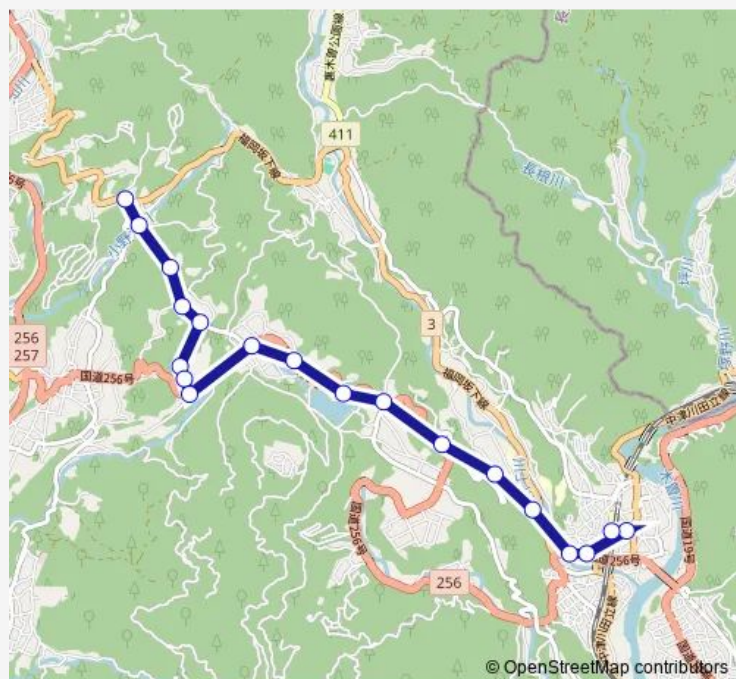

### Direction

下野口 — 坂下駅前

19 stops

[Open route schedule](#)

- 下野口
- 下小野沢
- 熊野口
- 洞口
- 宮の洞
- 中尾
- 辻屋口
- 寺尾洞
- 本郷 (坂下)
- 薬師口
- 椈の湖
- 椈の木
- 熊久保
- 赤田
- 矢淵
- 島平西
- 島平東
- 坂下診療所
- 坂下駅前

### Route schedule

下野口 — 坂下駅前

Monday	06:40
Tuesday	06:40
Wednesday	06:40
Thursday	06:40
Friday	06:40
Saturday	—
Sunday	—

### Route info

Direction: 下野口

Stops: 19

Trip Duration: 0 hour 26 min

上野線 Bus time schedules and route maps are available in an offline PDF at [busmaps.com](https://busmaps.com). Use the [busmaps.com](https://busmaps.com) website to see live bus times, train schedule or subway schedule, and step-by-step directions for all public transit in Nakatsugawa

The schedule is provided in the local timezone. Times with "(+1)" indicate departures on the next day.

PDF file created on 2025-01-16

2024 BusMaps.com - All Rights Reserved