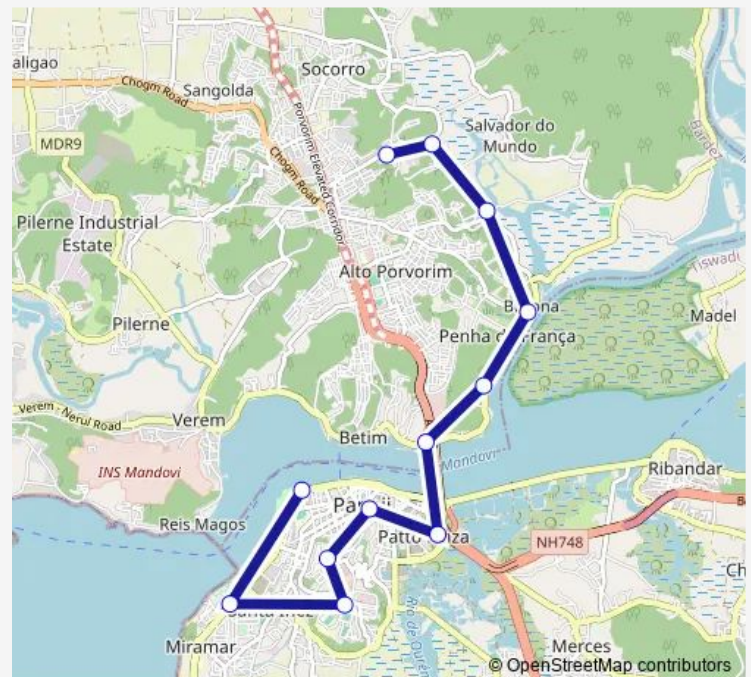

Friday 06:40

Saturday 06:40

Sunday 06:40

Route info

Direction: KTC Porvorim Depot

Stops: 12

Trip Duration: 1 hour 5 min

■ PRV132 — Porvorim - Panaji MKT via Panaji