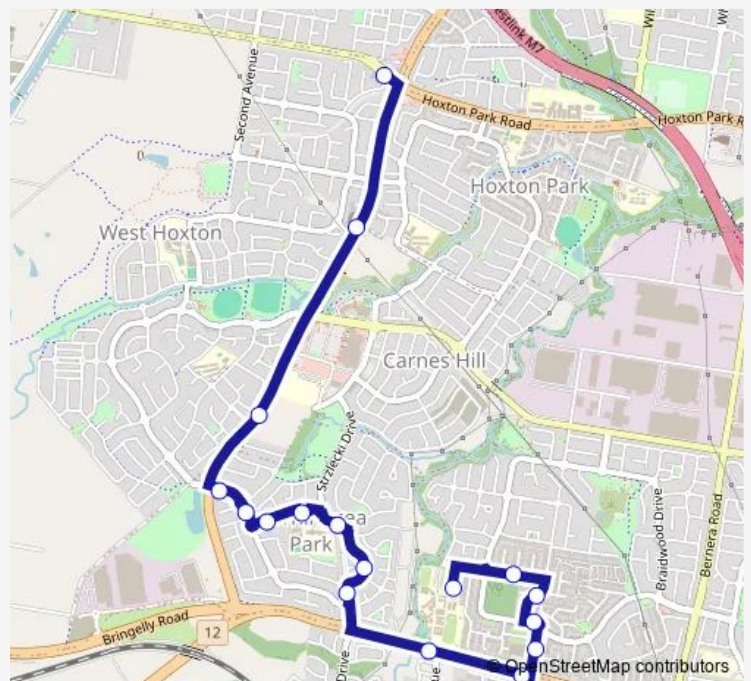

School Bus 2063 William Carey Christian School to Glen Innes

[Go to website](#)

Direction

William Carey Christian School, School Grounds — Fifteenth Av After Cowpasture Rd

17 stops

[Open route schedule](#)

Horningsea Park Dr After Brindabella Dr

Horningsea Park Dr Opp Carruthers Dr

Bunya Park, Horningsea Park Dr

John Edmonson High School, School Grounds

Horningsea Park Dr Before Joshua Moore Dr

Joshua Moore Dr At Sunrise Pl

Joshua Moore Dr Before Cowpasture Rd

Cowpasture Rd Opp 155

Hoxton Park Anglican Church, Cowpasture Rd

Fifteenth Av After Cowpasture Rd

Route schedule

William Carey Christian School, School Grounds — Fifteenth Av After Cowpasture Rd

Monday	15:24
Tuesday	15:24
Wednesday	15:24
Thursday	15:24
Friday	15:24
Saturday	—
Sunday	—

Route info

Direction: William Carey Christian School, School Grounds

Stops: 17

Trip Duration: 0 hour 18 min

2063 School Bus time schedules and route maps are available in an offline PDF at busmaps.com. Use the busmaps.com website to see live bus times, train schedule or subway schedule, and step-by-step directions for all public transit in Liverpool