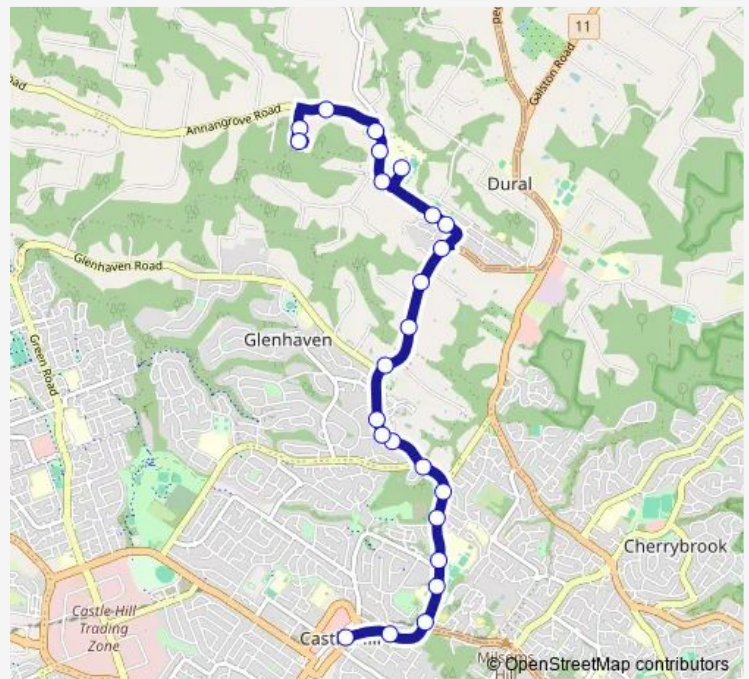

School Bus 2063 Castle Hill Station to Marian College via Oakhill College

[Go to website](#)

Direction

Castle Hill Station, Old Northern Rd, Stand A — Marian Catholic College, School Grounds

24 stops

[Open route schedule](#)

- Castle Hill Station, Old Northern Rd, Stand A
- Old Northern Rd Opp St Bernadette's Primary School
- Old Northern Rd Opp Castle Hill Rd
- Old Northern Rd Opp St Pauls Church
- Old Northern Rd Opp Oakhill College
- 372 Old Northern Rd
- Old Northern Rd Opp Hastings Rd
- Old Northern Rd Before Gilbert Rd
- 402 Old Northern Rd
- 410 Old Northern Rd
- Old Northern Rd Opp Blue Gum Dr
- Old Northern Rd At Glenhaven Rd
- Lorien Novalis School, Old Northern Rd
- Old Northern Rd After Malabar Rd
- Round Corner Shops, Old Northern Rd
- Kenthurst Rd After Allen Way
- Kenthurst Rd At Martin Pl
- Hills Grammar School Bus Bay
- Kenthurst Rd Before Sagers Rd
- Kenthurst Rd Opp Hills Grammar School

Route schedule

Castle Hill Station, Old Northern Rd, Stand A — Marian Catholic College, School Grounds

Monday	08:08
Tuesday	08:08
Wednesday	08:08
Thursday	08:08
Friday	08:08
Saturday	—
Sunday	—

Route info

Direction: Castle Hill Station, Old Northern Rd, Stand A

Stops: 24

Trip Duration: 0 hour 26 min

2063 — Castle Hill Station to Marian College via Oakhill College **BusMaps**

Kenthurst Rd Opp Kenthurst Tennis Centre