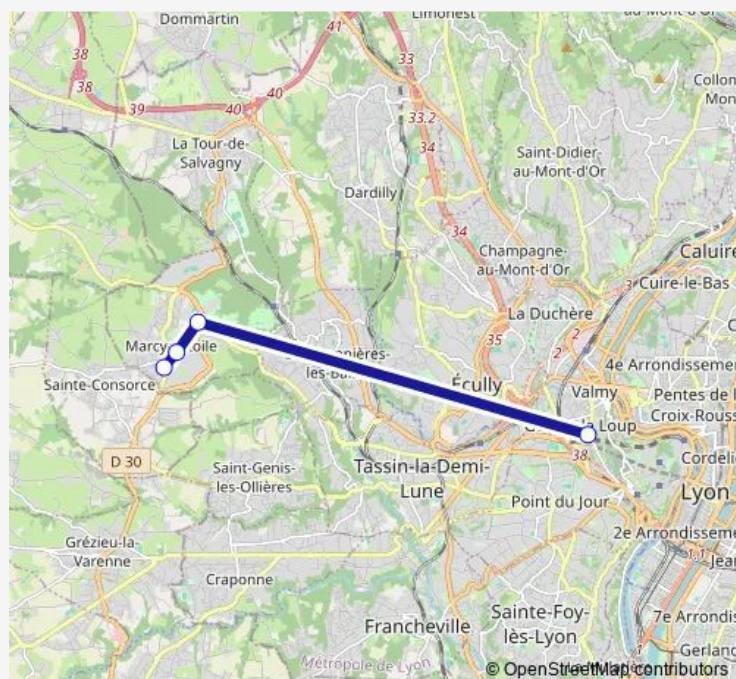

**Bus 98e Gorge de Loup -> Marcy Campus Sanofi**[Go to website](#)**Direction**

Gorge de Loup — Marcy Campus Sanofi

4 stops

[Open route schedule](#)

Gorge de Loup

Campus de l'Etoile

Biomérieux

Marcy Campus Sanofi

**Route schedule**

Gorge de Loup — Marcy Campus Sanofi

Monday 07:00-08:30

Tuesday 07:00-08:30

Wednesday 07:00-08:30

Thursday 07:00-08:30

Friday 07:00-08:30

Saturday —

Sunday —

**Route info**

Direction: Gorge de Loup

Stops: 4

Trip Duration: 0 hour 24 min

98e — Gorge de Loup -&gt; Marcy Campus Sanofi

98e Bus time schedules and route maps are available in an offline PDF at [busmaps.com](https://busmaps.com). Use the [busmaps.com](https://busmaps.com) website to see live bus times, train schedule or subway schedule, and step-by-step directions for all public transit in Lyon