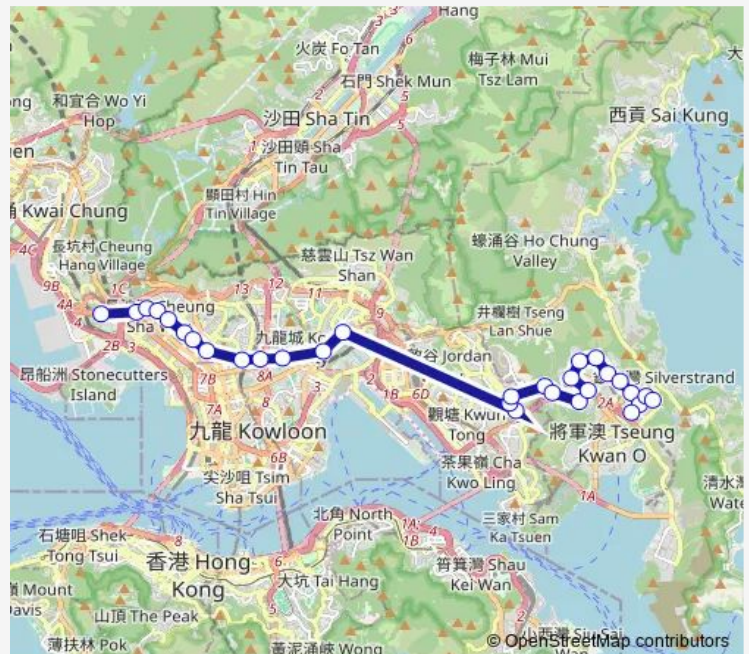

[Kmb+Ctb] MEI FOO BUS Terminus/
Mei Foo[[Kmb] MEI FOO BUS Terminus — [Ctb] Hang HAU (North), PO Ning Road[[Kmb+Ctb] Hang HAU (North)(Tseung Kwan O Hospital)/
Hang HAU (North), PO Ning Road[[Kmb] Hang HAU (North)(Tseung Kwan O Hospital)

Monday	17:45-18:05
Tuesday	17:45-18:05
Wednesday	17:45-18:05
Thursday	17:45-18:05
Friday	17:45-18:05
Saturday	—
Sunday	—

Route info

Direction: [Kmb+Ctb] MEI FOO BUS Terminus/
Mei Foo[[Kmb] MEI FOO BUS Terminus

Stops: 30

Trip Duration: 1 hour 4 min

■ 98E — Hang HAU (North) - MEI Foo

[Ctb] THE Latitude, Prince Edward Road East[[Kmb+Ctb] THE Latitude/
The Latitude, Prince Edward Road East[[Kmb] THE Latitude

[Kmb+Ctb] HIU Kwong Street SAU MAU Ping/
Hiu Kwong Street, SAU MAU Ping Road[[Kmb] HIU Kwong Street SAU MAU Ping