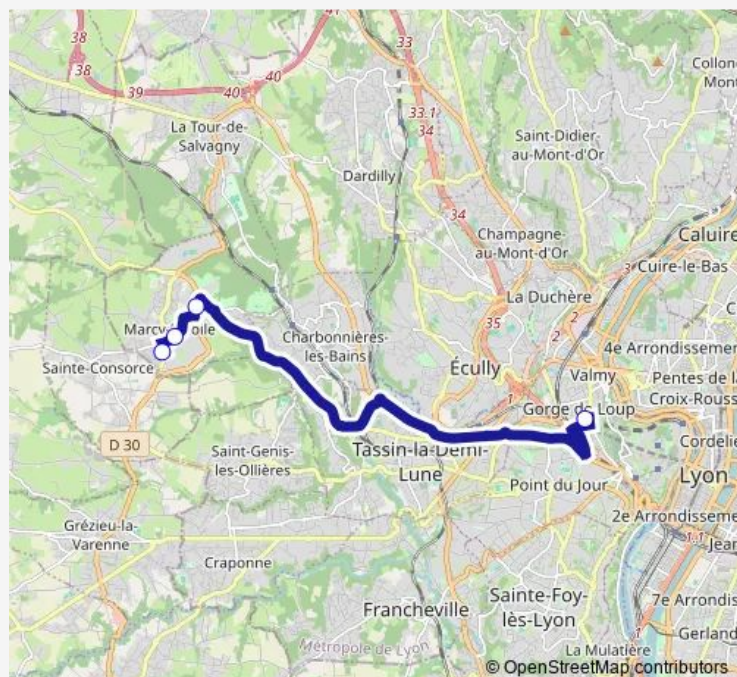

### Direction

Gorge de Loup — Marcy Campus Sanofi

4 stops

[Open route schedule](#)

Gorge de Loup

Campus de l'Etoile

Biomérieux

Marcy Campus Sanofi

### Route schedule

Gorge de Loup — Marcy Campus Sanofi

Monday 07:01-08:30

Tuesday 07:01-08:30

Wednesday 07:01-08:30

Thursday 07:01-08:30

Friday 07:01-08:30

Saturday —

### Route info

Direction: Gorge de Loup

Stops: 4

Trip Duration: 0 hour 22 min

98E — Gorge de Loup -> Marcy Campus Sanofi

**Direction**

Marcy Campus Sanofi — Gorge de Loup

4 stops

[Open route schedule](#)

Marcy Campus Sanofi

Biomérieux

Campus de l'Etoile

Gorge de Loup