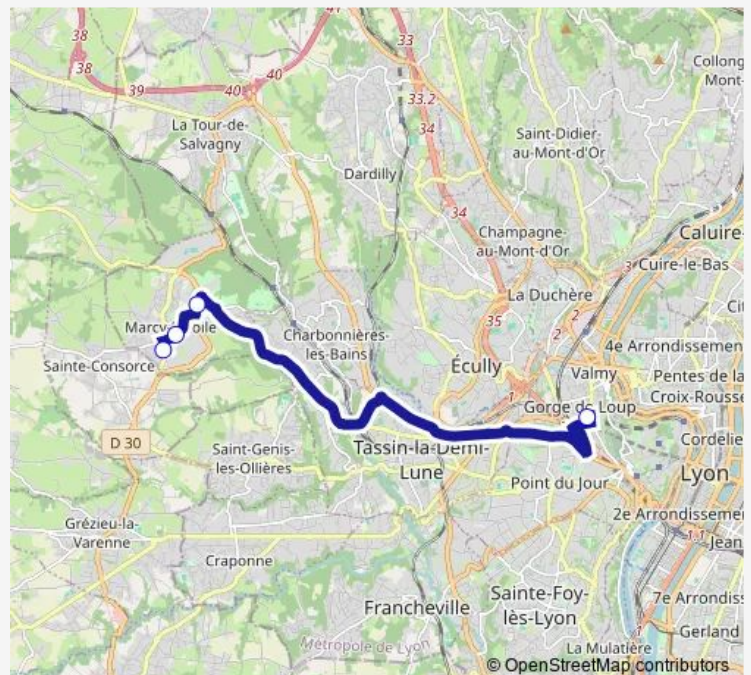

Bus 98e Gorge de Loup -> Marcy Campus Sanofi[Go to website](#)**Direction**

Gorge de Loup — Marcy Campus Sanofi

4 stops

[Open route schedule](#)

Gorge de Loup

Campus de l'Etoile

Biomérieux

Marcy Campus Sanofi

Route schedule

Gorge de Loup — Marcy Campus Sanofi

Monday 07:01-08:15

Tuesday 07:01-08:15

Wednesday 07:01-08:30

Thursday 07:01-08:30

Friday 07:01-08:30

Saturday —

Sunday —

Route info

Direction: Gorge de Loup

Stops: 4

Trip Duration: 0 hour 25 min

98e — Gorge de Loup -> Marcy Campus Sanofi

Direction

Marcy Campus Sanofi — Gorge de Loup

4 stops

[Open route schedule](#)

Marcy Campus Sanofi

Biomérieux

Campus de l'Etoile

Gorge de Loup

Route schedule

Marcy Campus Sanofi — Gorge de Loup