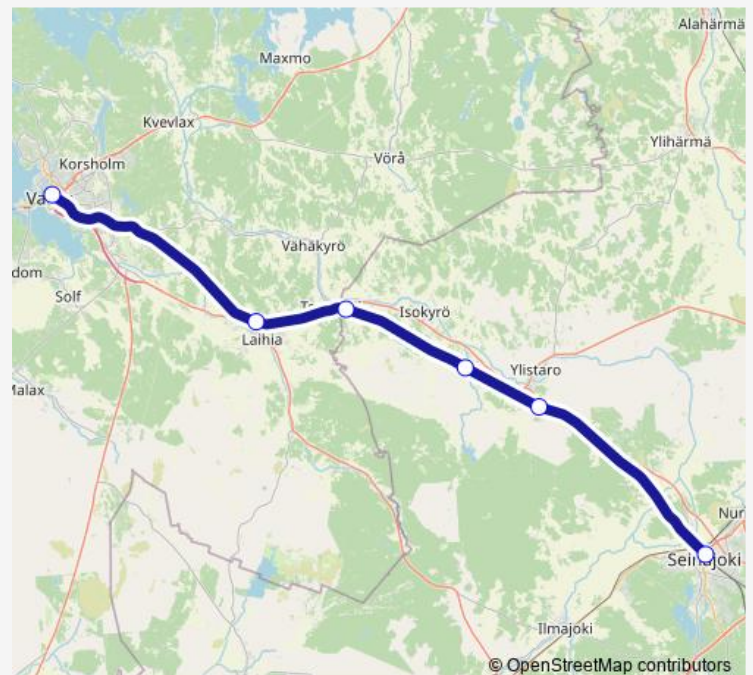

Long Distance Trains S 841 Seinäjoki - Vaasa

[Go to website](#)**Direction**

Seinäjoki — Vaasa

6 stops

[Open route schedule](#)

Seinäjoki

Ylistaro

Isokyrö

Thursday —

Friday —

Saturday 10:11

Sunday 10:11

Route info

Direction: Seinäjoki

Stops: 6

Trip Duration: 0 hour 56 min