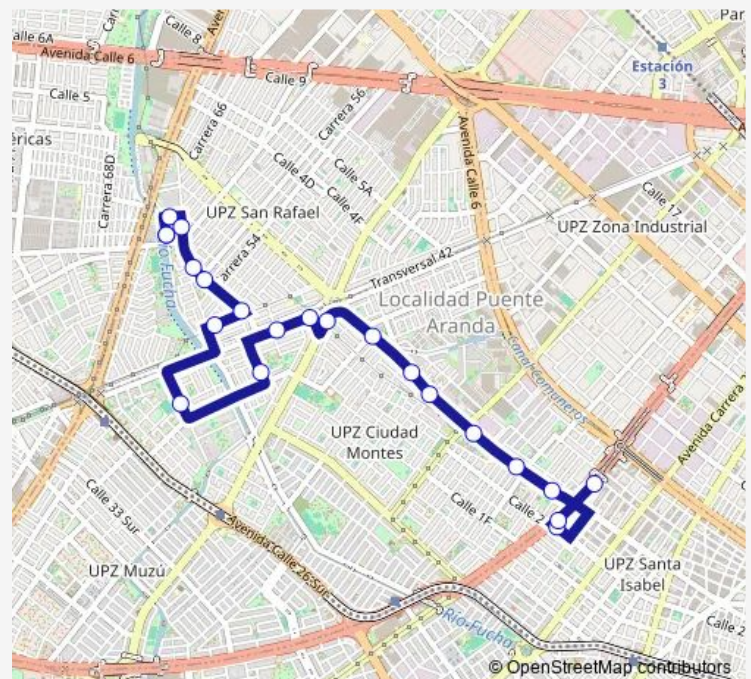

AV. NQS - CL 4a

Route schedule

CL 1 - KR 64 — CL 1 - KR 64

Monday	04:30-23:00
Tuesday	04:30-23:00
Wednesday	04:30-23:00
Thursday	04:30-23:00
Friday	04:30-23:00
Saturday	04:30-23:00
Sunday	—

Route info

Direction: CL 1 - KR 64

Stops: 22

Trip Duration: 1 hour 7 min

A426 — Estacion Comuneros

A426 Bus time schedules and route maps are available in an offline PDF at busmaps.com. Use the busmaps.com website to see live bus times, train schedule or subway schedule, and step-by-step directions for all public transit in Bogota