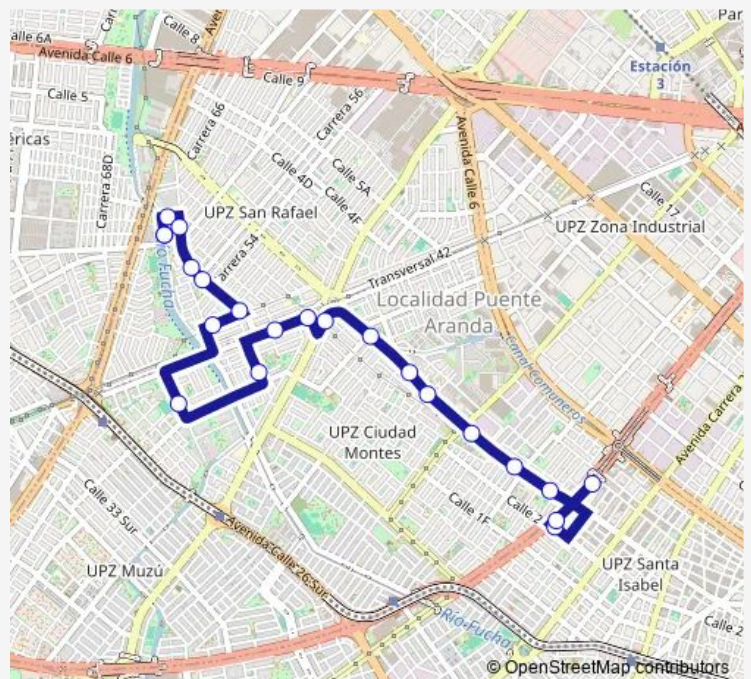

AV. NQS - CL 4a

**Route schedule**

CL 1 - KR 64 — CL 1 - KR 64

Monday 04:30-23:00

Tuesday 04:30-23:00

Wednesday 04:30-23:00

Thursday 04:30-23:00

Friday 04:30-23:00

Saturday 04:30-23:00

Sunday —

**Route info**

Direction: CL 1 - KR 64

Stops: 22

Trip Duration: 1 hour 12 min

A426 — Estacion Comuneros

A426 Bus time schedules and route maps are available in an offline PDF at [busmaps.com](https://busmaps.com). Use the [busmaps.com](https://busmaps.com) website to see live bus times, train schedule or subway schedule, and step-by-step directions for all public transit in Bogota