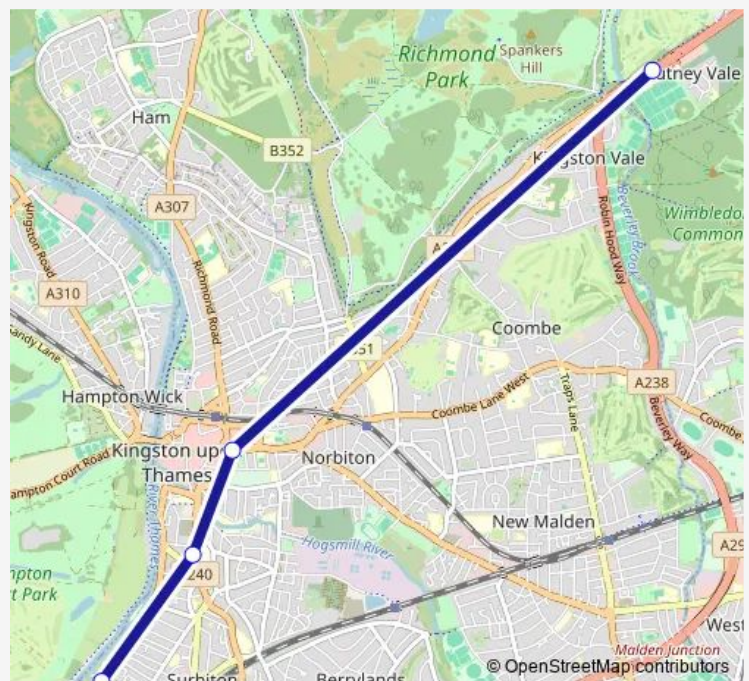

Bus KU1

[Go to website](#)

Direction

Roehampton Vale Campus — Seething Wells / Kingston Uni Campus

4 stops

[Open route schedule](#)

Roehampton Vale Campus

Fairfield Bus Station

Kingston University / Penrhyn Road

Seething Wells / Kingston Uni Campus

Route schedule

Roehampton Vale Campus — Seething Wells / Kingston Uni Campus

Monday	08:00-18:45
Tuesday	08:00-18:45
Wednesday	08:00-18:45
Thursday	08:00-18:45
Friday	08:00-18:45
Saturday	—
Sunday	—

Route info

Direction: Roehampton Vale Campus

Stops: 4

Trip Duration: 0 hour 27 min

KU1

Direction

Seething Wells / Kingston Uni Campus — Roehampton Vale Campus

4 stops

[Open route schedule](#)

Seething Wells / Kingston Uni Campus

Kingston University / Penrhyn Road

Cromwell Road Bus Station

Roehampton Vale Campus

Route schedule

Seething Wells / Kingston Uni Campus — Roehampton Vale Campus