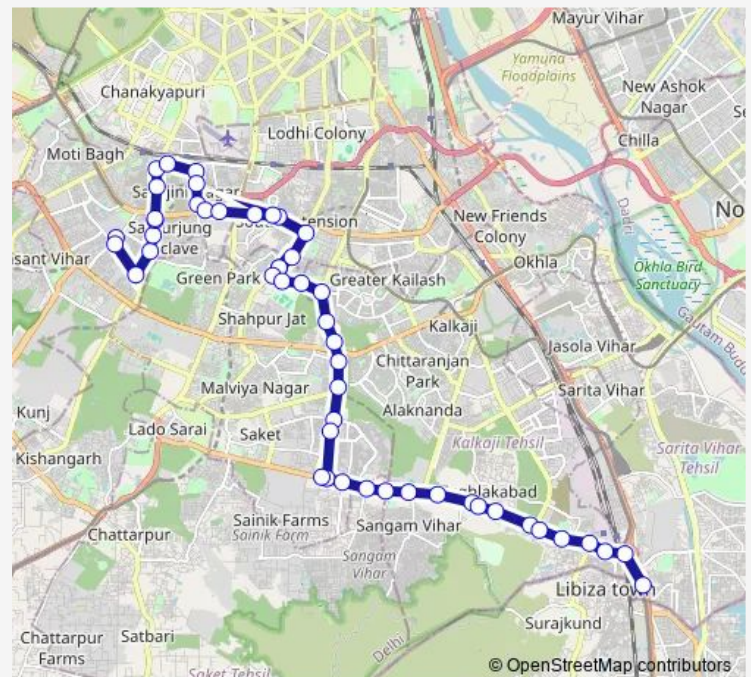

South Extension

South Extension

Andrews Ganj Shiv Mandir / Ansal Plaza

Route schedule

R K Puram Sec-1 2 — Badarpur Border (T)

Monday 06:57-21:45

Tuesday 06:57-21:45

Wednesday 06:57-21:45

Thursday 06:57-21:45

Friday 06:57-21:45

Saturday 06:57-21:45

Sunday 06:57-21:45

Route info

Direction: R K Puram Sec-1 2

Stops: 50

Trip Duration: 1 hour 33 min