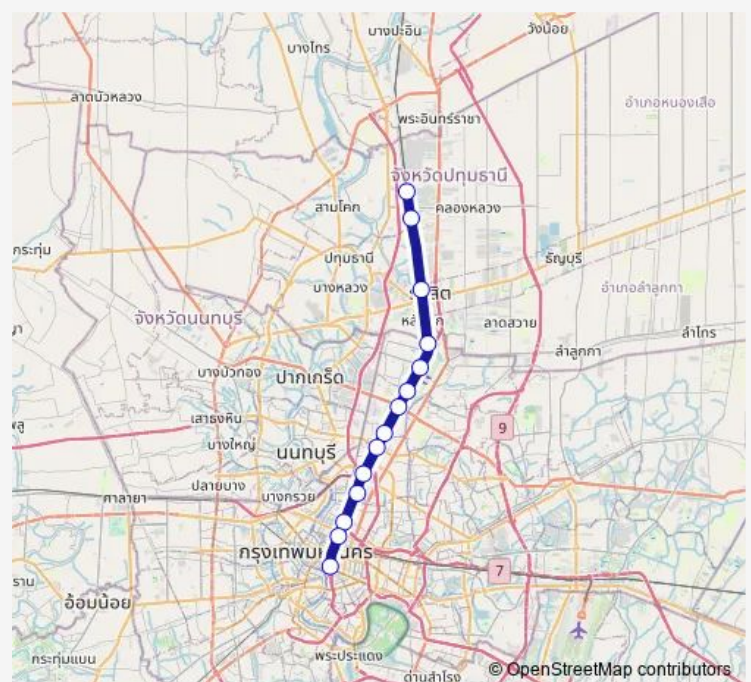

Rail 318 ลพบุรี - กรุงเทพ;Lop Buri - Bangkok

[Go to website](#)

Direction

SRT ม.ธรรมศาสตร์;Srt Thammasat University — SRT กรุงเทพฯ;Srt Bangkok

14 stops

[Open route schedule](#)

SRT ม.ธรรมศาสตร์;Srt Thammasat University

Route schedule

SRT ม.ธรรมศาสตร์;Srt Thammasat University — SRT กรุงเทพฯ;Srt Bangkok

Monday

—

Tuesday

—

Wednesday

—

Thursday

—

Friday

—

Saturday

07:11

Sunday

07:11

Route info

Direction: SRT ม.ธรรมศาสตร์;Srt Thammasat University

Stops: 14

Trip Duration: 0 hour 26 min

318 Rail time schedules and route maps are available in an offline PDF at busmaps.com. Use the busmaps.com website to see live bus times, train schedule or subway schedule, and step-by-step directions for all public transit in Don Mueang