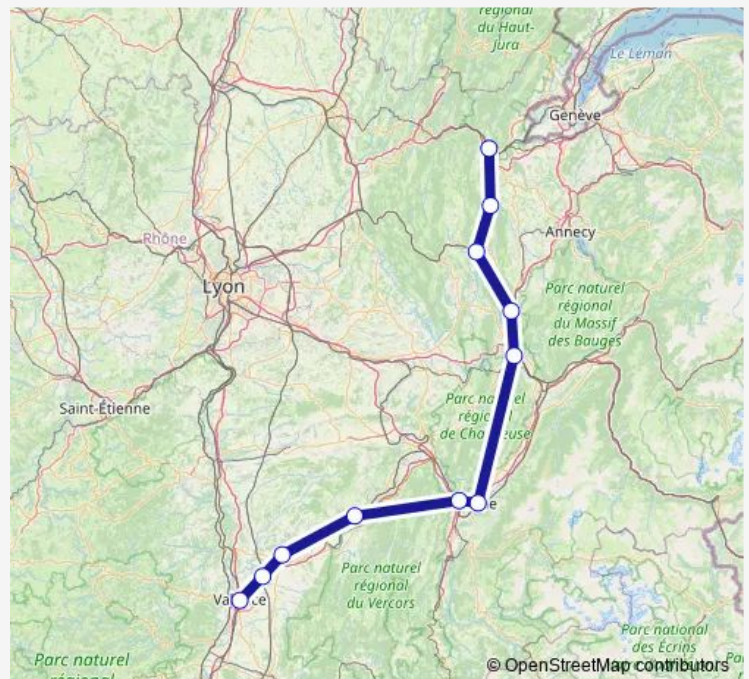

Regional Rail Service K11

[Go to website](#)

Direction

Valence — Bellegarde-sur-Valserine

9 stops

[Open route schedule](#)

Valence

Valence TGV Rhône-Alpes Sud

Route info

Direction: Valence

Stops: 9

Trip Duration: 2 hour 47 min

■ K11

Direction

Bellegarde-sur-Valsérine — Grenoble

5 stops

[Open route schedule](#)

Bellegarde-sur-Valsérine

Aix-les-Bains-le-Revard

Chambéry-Challes-les-Eaux

Grenoble Universités-Gières

Grenoble

Route schedule

Bellegarde-sur-Valsérine — Grenoble

Direction: Bellegarde-sur-Valsérine

Stops: 5

Trip Duration: 1 hour 34 min

Direction

Grenoble — Bellegarde-sur-Valserine

9 stops

[Open route schedule](#)

Grenoble