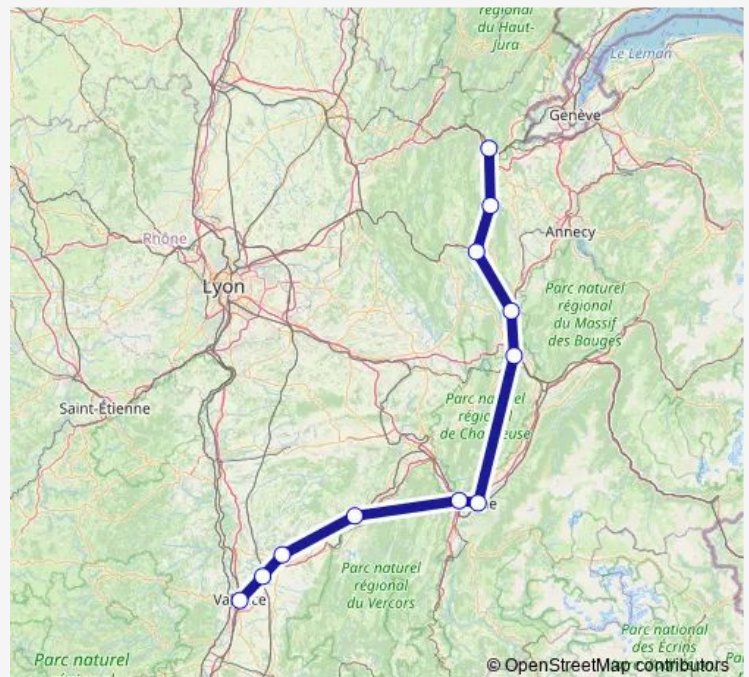

Regional Rail Service K11

[Go to website](#)

Direction

Valence — Bellegarde-sur-Valserine

9 stops

[Open route schedule](#)

Valence

Valence TGV Rhône-Alpes Sud

Route info

Direction: Valence

Stops: 9

Trip Duration: 2 hour 46 min

■ K11

Direction

Bellegarde-sur-Valserine — Grenoble

5 stops

[Open route schedule](#)

Bellegarde-sur-Valserine

Aix-les-Bains-le-Revard

Chambéry-Challes-les-Eaux

Grenoble Universités-Gières

Grenoble

Route schedule

Bellegarde-sur-Valserine — Grenoble

Direction: Bellegarde-sur-Valserine

Stops: 5

Trip Duration: 1 hour 34 min

Direction

Grenoble — Bellegarde-sur-Valserine

9 stops

[Open route schedule](#)

Grenoble