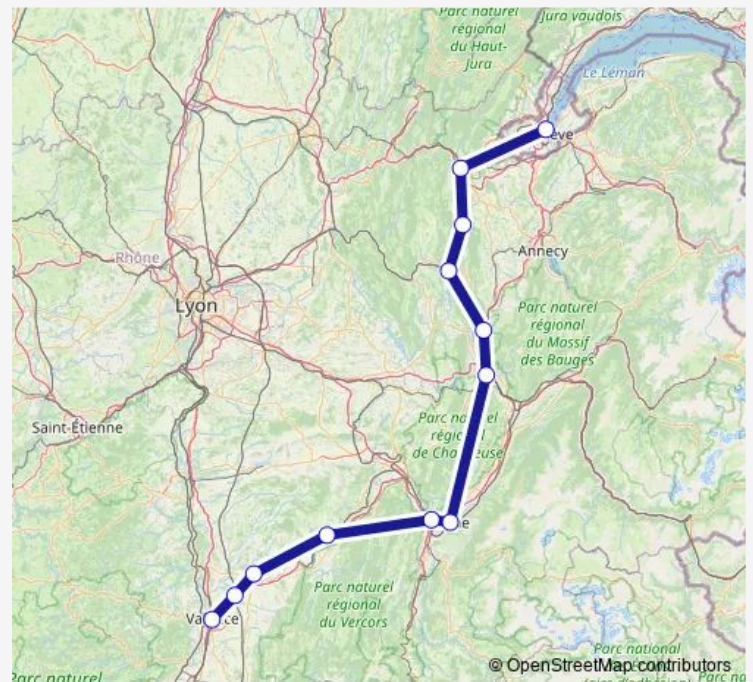

Friday 07:09-18:42

Saturday 06:59-19:11

Sunday 09:59-18:42

Route info

Direction: Geneve

Stops: 12

Trip Duration: 3 hour 32 min

K11 — Valence - Genève Cornavin

Direction

Grenoble — Valence Ville

8 stops

[Open route schedule](#)

Grenoble

Moirans

Tullins Fures

Vinay

Wednesday 06:01

Thursday 06:01

Friday 06:01

Saturday —

Sunday —

Route info

Direction: Grenoble

Stops: 8

Trip Duration: 1 hour 14 min

Direction

Grenoble — Geneve

10 stops

[Open route schedule](#)

Grenoble

Grenoble Universités - Gières

Pontcharra sur Bréda