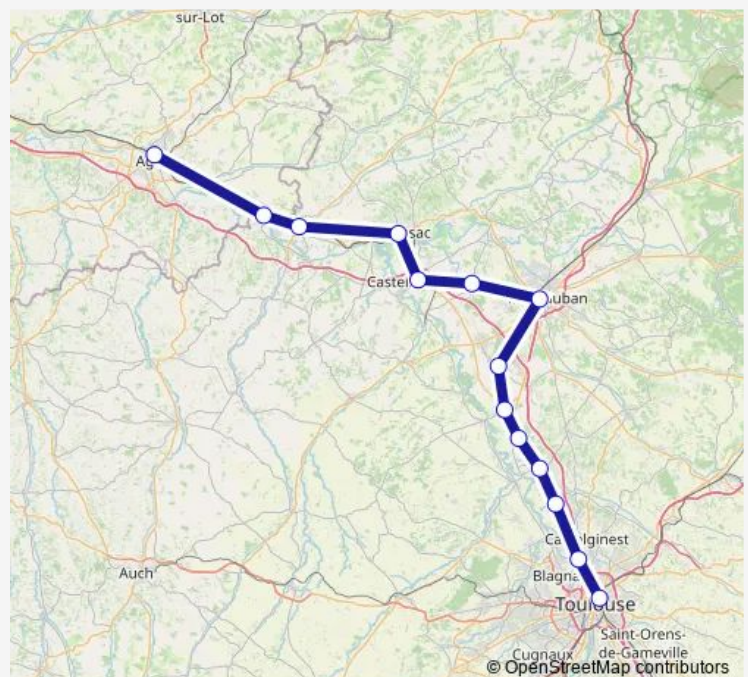

Rail K11 Toulouse Matabiau - Agen

[Go to website](#)

Direction

Agen — Toulouse Matabiau

14 stops

[Open route schedule](#)

Agen

Lamagistère

Wednesday 05:40-20:44

Thursday 05:40-20:44

Friday 05:40-23:21

Saturday 06:20-20:14

Sunday 08:17-22:20

Route info

Direction: Agen

Stops: 14

Trip Duration: 1 hour 37 min

K11 — Toulouse Matabiau - Agen

Direction

Toulouse Matabiau — Agen

14 stops

[Open route schedule](#)

Toulouse Matabiau

Lacourtenourt

Wednesday 05:44-20:36

Thursday 05:44-20:36

Friday 05:44-20:36

Saturday 05:48-20:15

Sunday 07:55-19:51

Route info

Direction: Toulouse Matabiau

Stops: 14